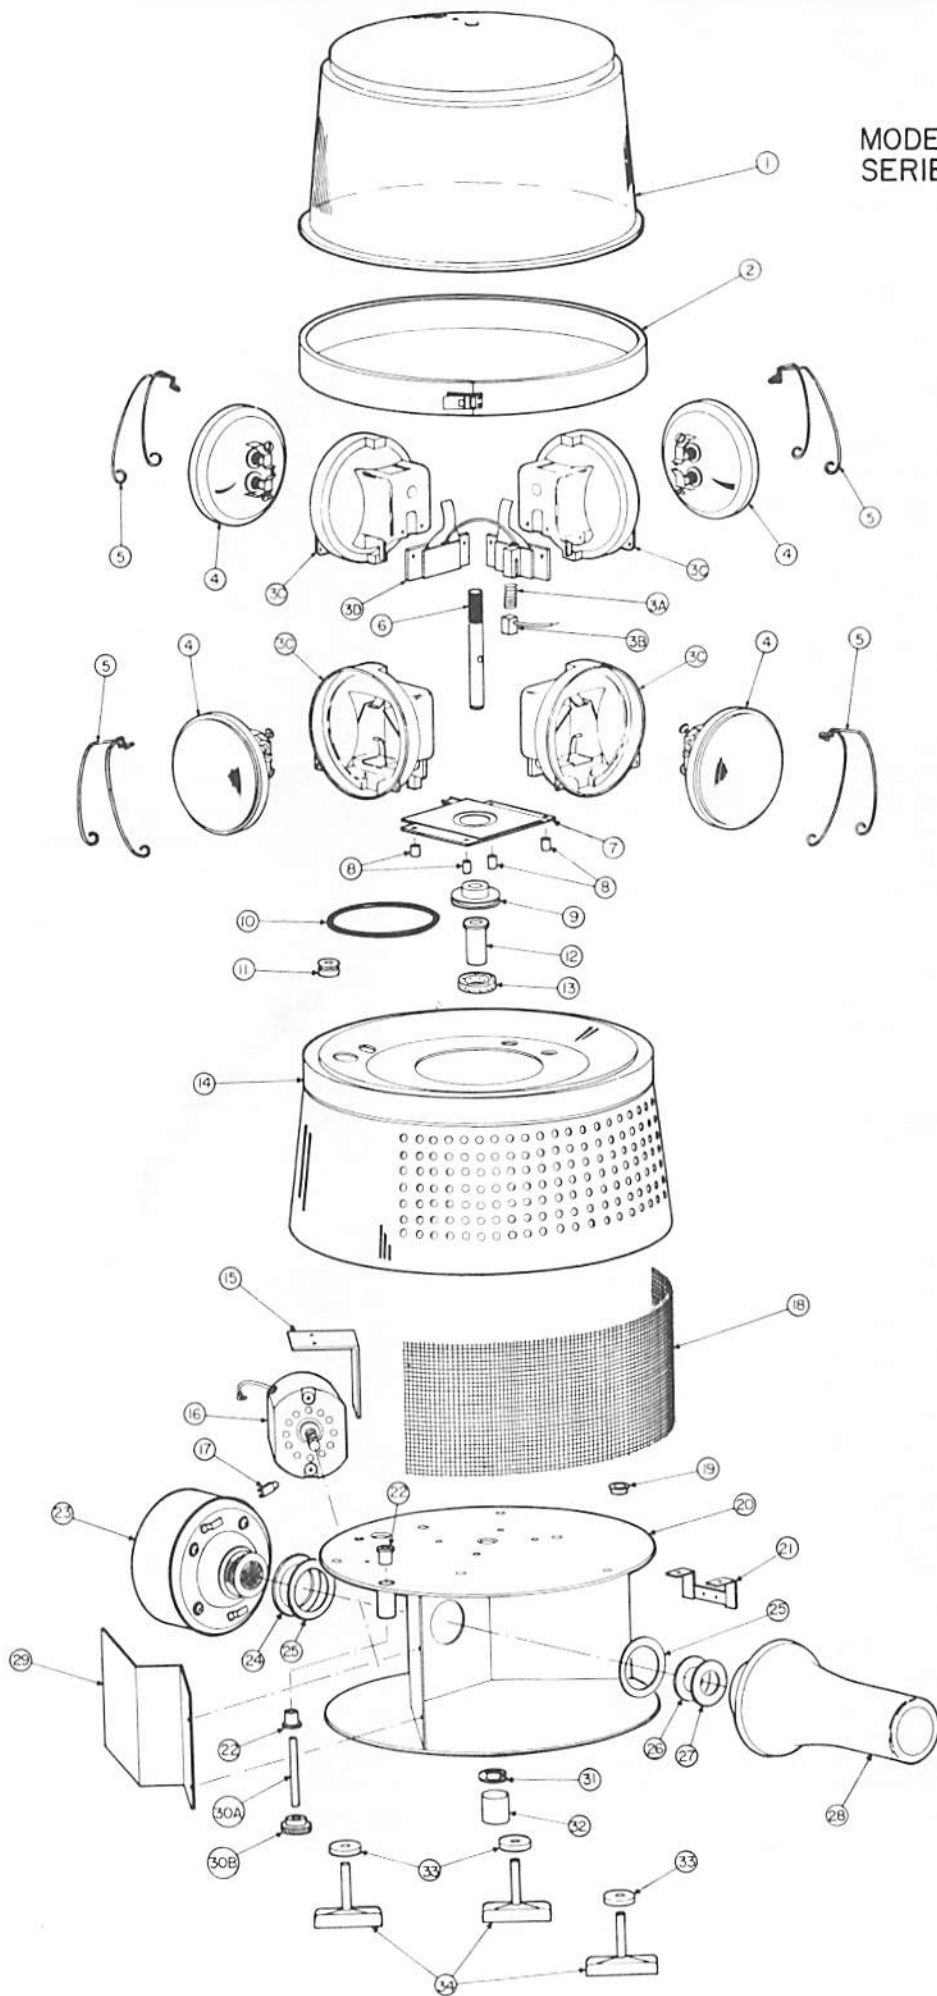

MODEL CJ184  
SERIES AI & EI

MODEL CJ184  
SERIES A1 & E1

Index No.	Description	Part No.	Qty.
1	Dome, Red	8434D101-01	1AR
	Dome, Blue	8434D101-02	
	Dome, Amber	8434D101-04	
	Dome, Clear	8434D101-05	
	Split Dome, Red and Blue	8434C102-01	
	Split Dome, Red and Clear	8434C102-03	
	Split Dome, Amber and Red	8434C102-04	
2	Retaining Band Assembly	8424C010	1
3	Brush Holder and Lamp Assy. (consists of Items 5, 3C (2), and 3D which includes 3A and 3B)	8424A049	2
3A	Spring	8240A032	2
3B	Brush	8240A031-01	2
3C	Lamp Holder	8424B012	4
3D	Brush Holder and Contact Spring Assy. (includes items 3A and 3B)	8424A006	2
4	Lamp, 12-volt, clear (GE #4416)	8107A033	4AR
	Lamp, 12-volt, blue (GE #4416B)	8107A057	
	Lamp, 12-volt, amber (GE #4416A)	8107A059	
	Lamp, 12-volt, red (GE #4416R)	8107A042	
	Lamp, 24-volt, clear (GE #4505)	8107A027	
5	Lamp Clamp Wire	8422B016	4
6	Shaft, Lamp	8423A018	1
7	Collector Ring Assembly	8423A013	1
8	Spacer	8441A008-03	4
9	Pulley	8423A022	1
10	Belt, Drive	8423A027	1
11	Pulley (small)	8423A019	2
12	Bearing (part of item 20)	8423A036	1
13	Washer, Oil Retention	8423A035	1
14	Cover, Housing	8423C025	1
15	Bracket, Motor	8424A056	1
16	Motor, 12-volt	8422B111-05	1AR
	Motor, 24-volt	8422B111-06	
17	Terminal (Series E1 only)	8283A956	2
18	Screen, Bug	8423A037	1
19	Bushing	8422A095	2
20	Speaker Light Frame Assy. (includes item 12)	8423C008	1
21	Terminal Strip Assy.	8441A042	2
22	Bearing (small)	8423A023	2
23	Driver (Series A1)	8283B433	1AR
	Driver (Series E1)		
24	Washer, Steel	7072A137A	1
25	Washer, Vellutex (large)	8283A451	2
26	Washer, Vellutex	8283A453	1
27	Washer, Rubber	8283A452	1
28	Cone	8283B430-01	
29	Guard, Motor	8423A015	1
30	Gear and Shaft Assy. (consists of Items 30A and 30B)	8423A028	
30A	Shaft	8423A020	1
30B	Worm Gear	8423A011	1
31	Ring, Retaining	8422A010	1
32	Cap, Protective	8459A029	1
33	Washer, Rubber	8422A033	6
34	Bolt, Toggle	8422A032	3
Not Shown	Switch	8240A033	1
	Strap, Ground	8240A023	1
	Coil, Voice (Series A1 - part of item 23)	8287A164	1
	Visibar Mounting Kit	VKJ184	AR