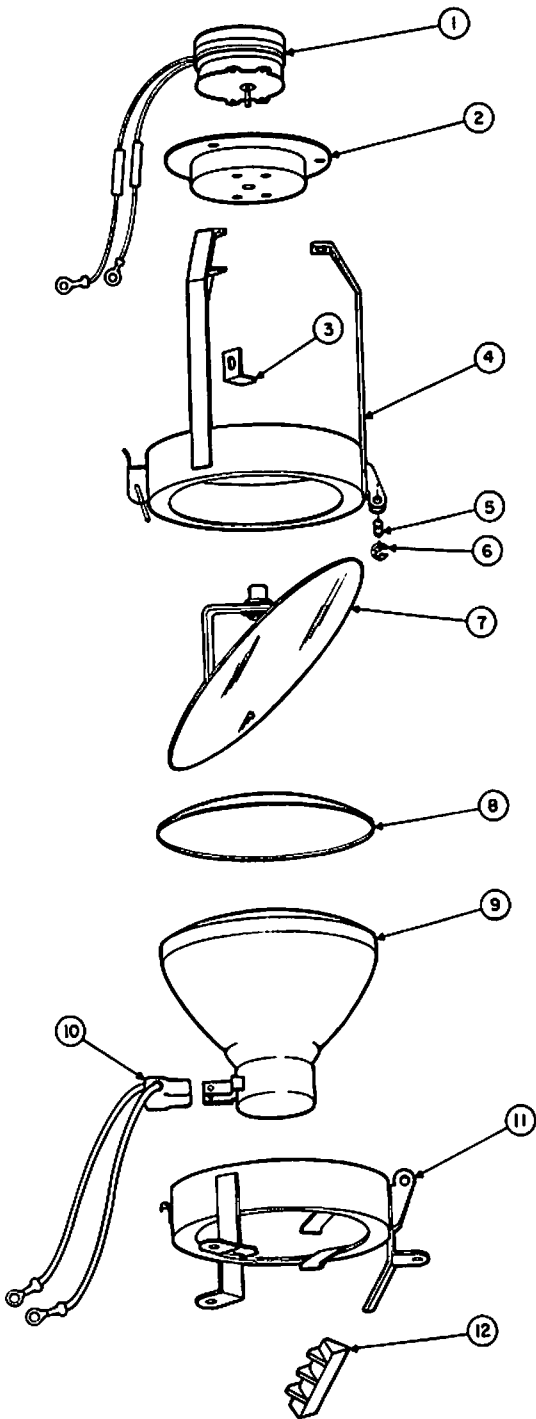

# PARTS INDEX MODEL 27X

Index No.	Description	Part No.	Qty.
1	Motor Assembly Kit*	8436A042A	1
2	Base, Motor	8436A010	1
3	Spring, Lens	8436A011	3
4	Upper Lamp Ring Assembly	8436B021	1
5	Pin, Hinge	8436A009	1
6	Ring, Retaining	8284A024	2
7	Mirror Assembly	8436A004	2
8	Roundel, Red	8340A059	1AR
	Roundel, Green	8340A060	
	Roundel, Amber	8340A087	
	Roundel, Blue	8340A088	
9	Lamp	8436A017	1
10	Connector Assembly	8436A015	1
11	Lower Lamp Ring Assembly	8436E020	1
12	Block, Terminal	8436A040	1
Not Shown	Fixture, EVA 230	8436C032	1AR
	Dome and Holder, Clear	8436C037	

\*Contains 310A229 Wire  
8287A165 Wire nut  
8241A030 Motor