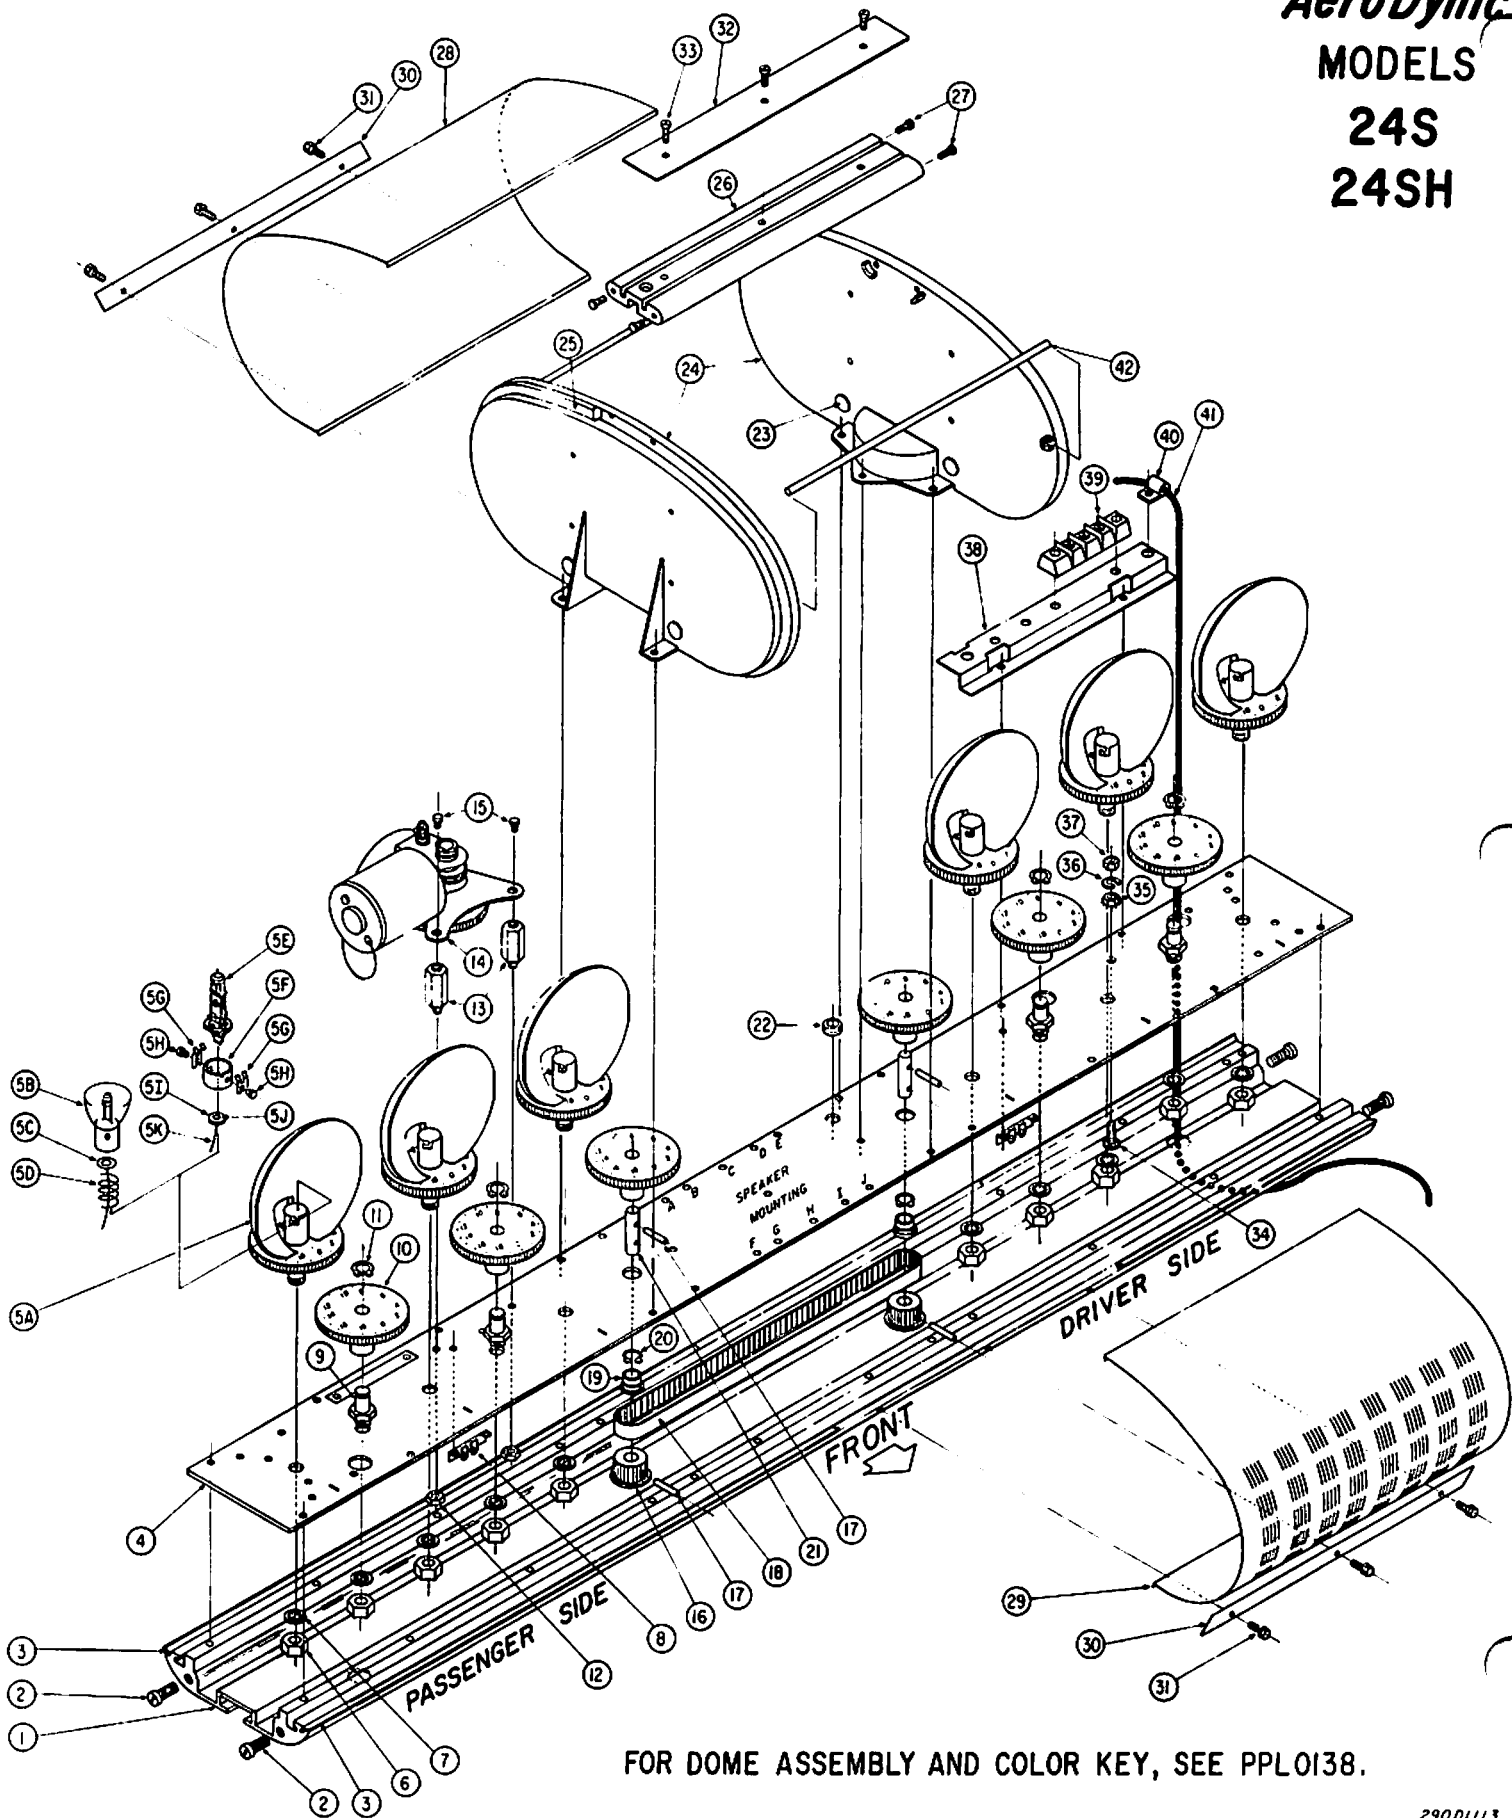

AeroDync T.M.
MODELS
24S
24SH

FOR DOME ASSEMBLY AND COLOR KEY, SEE PPL0138.