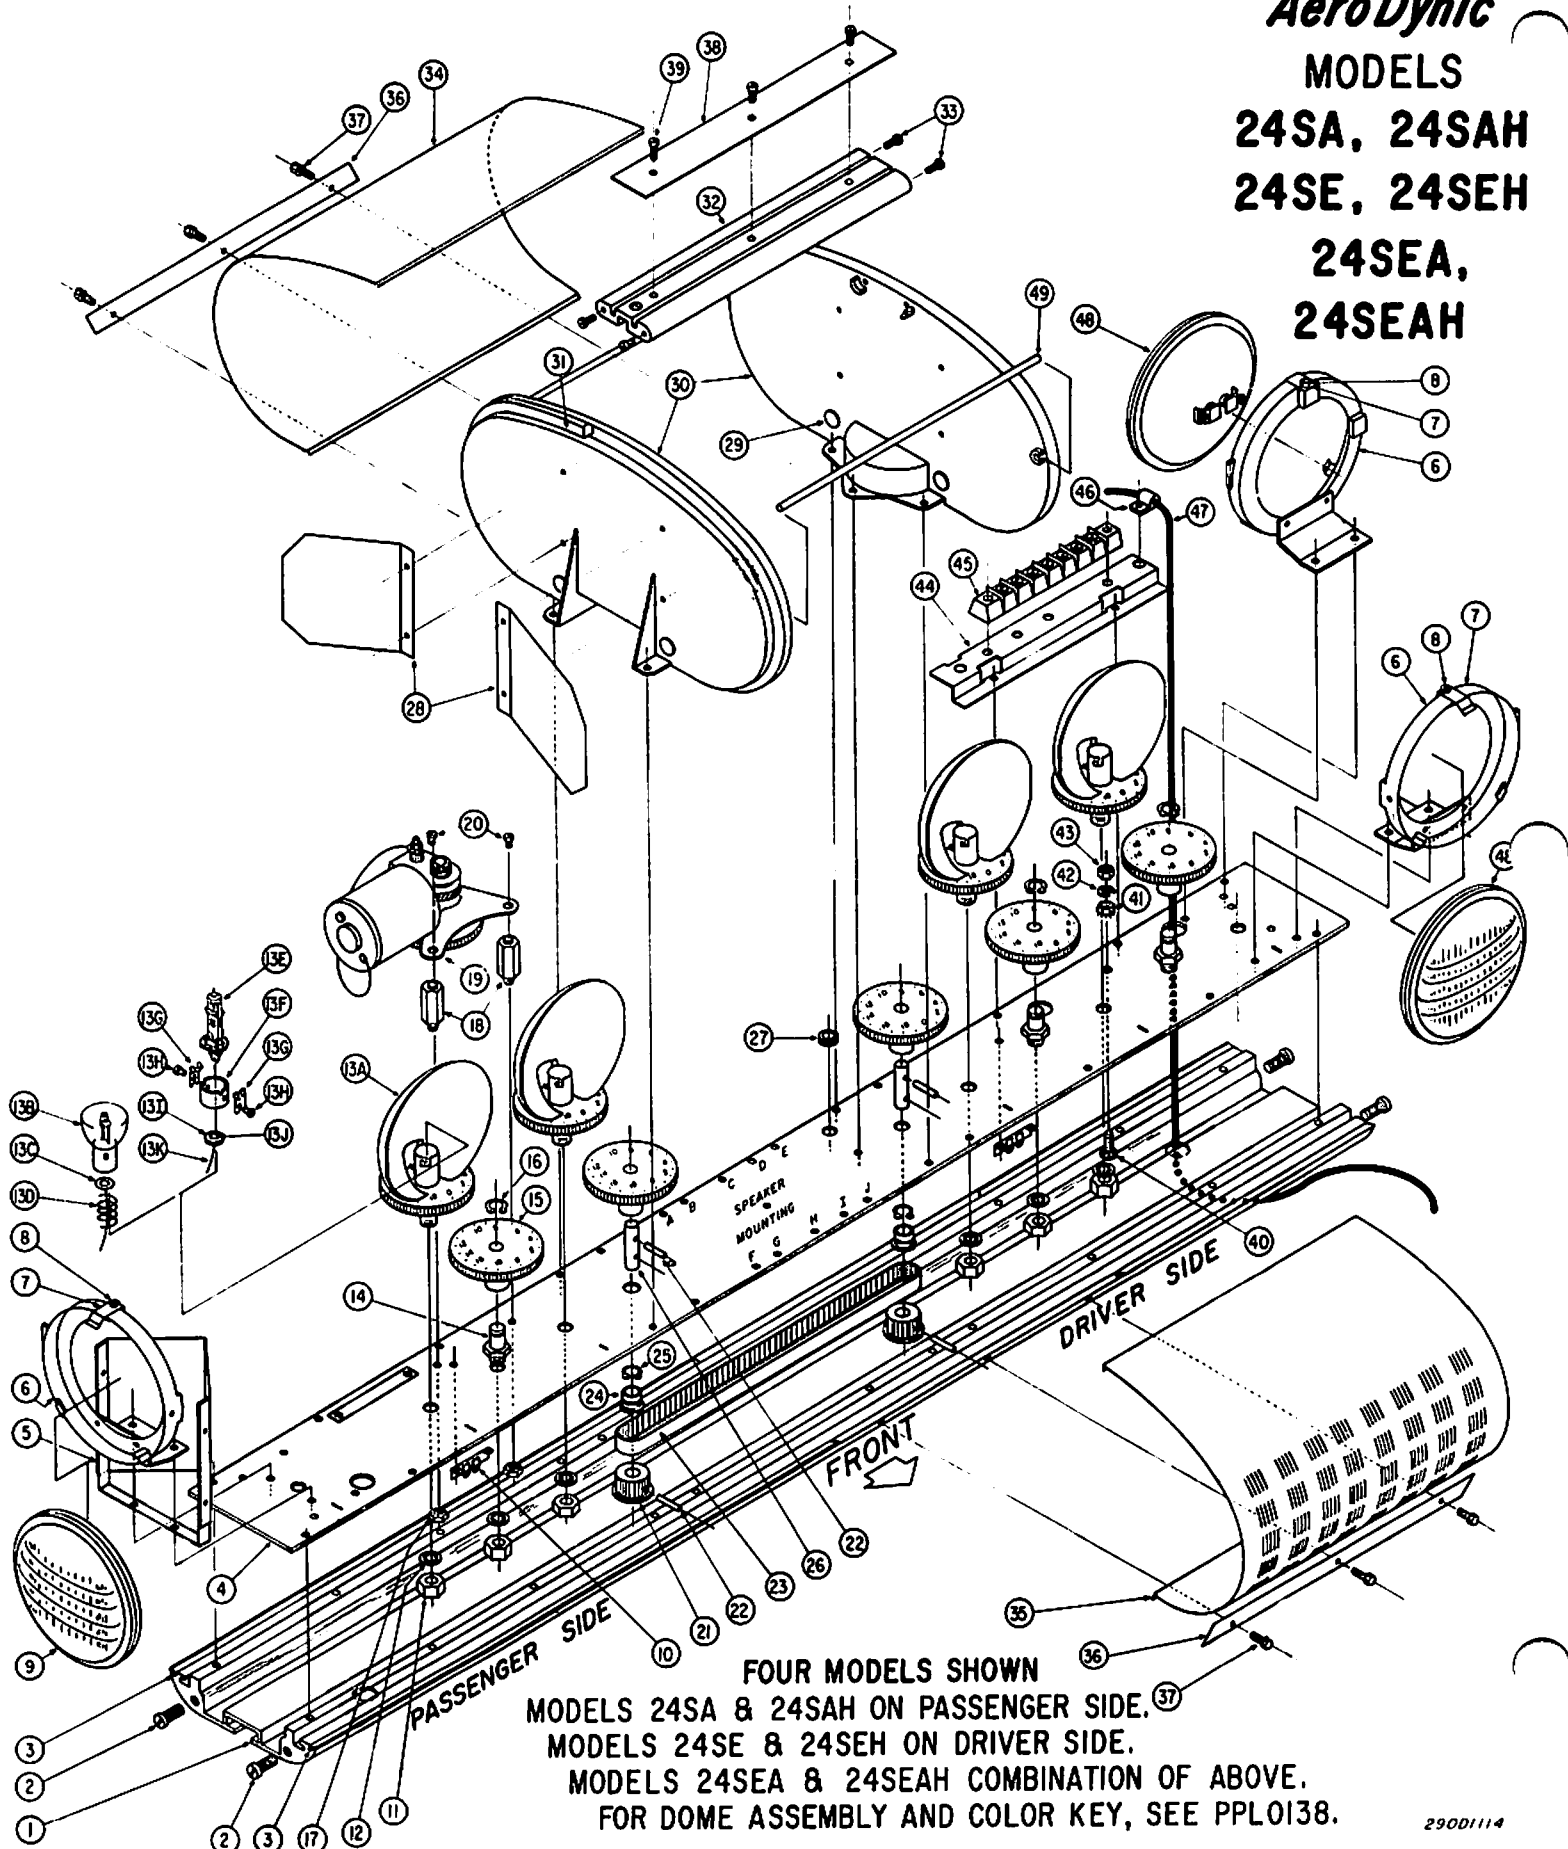

AeroDynic T.M.

MODELS
24SA, 24SAH
24SE, 24SEH
24SEA, 24SEAH

FOUR MODELS SHOWN
MODELS 24SA & 24SAH ON PASSENGER SIDE.
MODELS 24SE & 24SEH ON DRIVER SIDE.
MODELS 24SEA & 24SEAH COMBINATION OF ABOVE.
FOR DOME ASSEMBLY AND COLOR KEY, SEE PPL0138.

Short AeroDync™

MODELS 24S and 24SH

FOR DOME ASSEMBLY (and Color Key) SEE PPL 0138

PPL0136
PARTS LIST

AUGUST 1978

Item No.	Description	Part No.	Model 24	
			S	SH
1	Extrusion, Machined	8542D004-12	1	1
2	1/4-20 x 5/8 Screw Trs. Hd.	7000A457-10	4	4
3	Gasket, Dome	8542A006	4	4
4	Plate, Mounting	8542D127	1	1
5	Socket, Reflector, and Lamp Assy.	8542B111	6	0
	Socket, Reflector, and Lamp Assy.	8542B110	0	6
	Parts included in Item 5			
5A	Socket and Reflector Assy.	8542B022	6	0
	Socket and Reflector Assy.	8542B113	0	6
5B	Lamp, GE 1195	8440A108	6	0
5C	Lead Wire	8444A107-03	6	0
5D	Spring	8444A107-02	6	0
5E	Lamp, Halogen (H)	8440A265-01	0	6
5F	Bushing, Adapter	8440A250	0	6
5G	Retainer, Spring	8440A258	0	12
5H	8-32 x 5/8 Screw Pan Hd.	7011A104-03	0	12
5I	Insulator	8440A262	0	6
5J	Eyelet	8440A263	0	6
5K	Lead Wire	310A377	0	6
6	3/8 - 14 Nut, Hex.	7065A018A	10	10
7	Lockwasher	7075A032	10	10
8	Terminal Strip	8542A055A	2	2
9	Hub, Idler	8542A025	4	4
10	Gear, Spur	8542B021	6	6
11	Ring, Retainer	8442A010	4	4
12	1/4 - 20 Nut, Ext. Keys	7058A005	2	2
13	Spacer	8542A071	2	2
14	Motor and Motor Bracket Assy.	8542C070	1	1
	Motor (separately)	8422B111-25	1	1
15	10-32 x 3/8 Screw Trs.Hd. Ext. Sems	7006A053-06	2	2
16	Pulley, Plastic	8542A059	2	2
17	Pin, Roll	7091A016	4	4
18	Belt, Timing	8542A014	1	1
19	Bearing	8542A054	2	2
20	Ring, Retaining	8542A061	2	2
21	Shaft, Pulley	8542A046	2	2
22	Grommet	8108A014	1	1
23	Plug, Hole	8542A096	4	4
24	Bulkhead	8542D007	2	2
25	Gasket, Bulkhead	8542A027	2	2
26	Extrusion Assy., Top	8542B023	1	1
27	8-32 x 3/8 Screw Pan Hd. Slit.	7000A401-06	4	4
28	Grille, Rear	8542D009	1	1
29	Grille, Front	8542D008	1	1
30	Grille, Clamp	8542B078	2	2
31	8-32 x 3/8 Screw, Hex. Wsh. Hd.	7000A336-06	6	6
32	Plate, Cover	8542B016	1	1
33	10-32 x 3/8 Screw S. S. Trs. Hd. Slit.	7000A455-06	3	3
34	Ground Lug, Screw	7006A004-10	1	1
	10-32 x 5/8 Pan Hd. Ext. Sems			
35	10-32 Nut, Hex. Ext. Sems	7058A004	1	1
36	#10 Lockwasher, Split	7074A009	1	1
37	10-32 Nut, Hex. Dbl. Chmf.	7059A014	1	1
38	Bracket, Terminal Strip	8542B091	1	1
39	Terminal Strip (3 Terminals)	8542A080-01	1	1
40	Cable Clamp	7011A027-04	1	1
41	Cable, Power (4 Conductor)	310A374	1	1
42	Support, Bulkhead	8542A151	2	2

DO NOT ORDER PARTS BY INDEX NUMBER.

Give model, description, and part number.

Refer to PARTS PRICE LIST (Part No. 1001) for prices of parts.

Federal Signal Corporation

Signal Division

136th and Western Avenue

Blue Island, Illinois 60406

Printed in U. S. A.