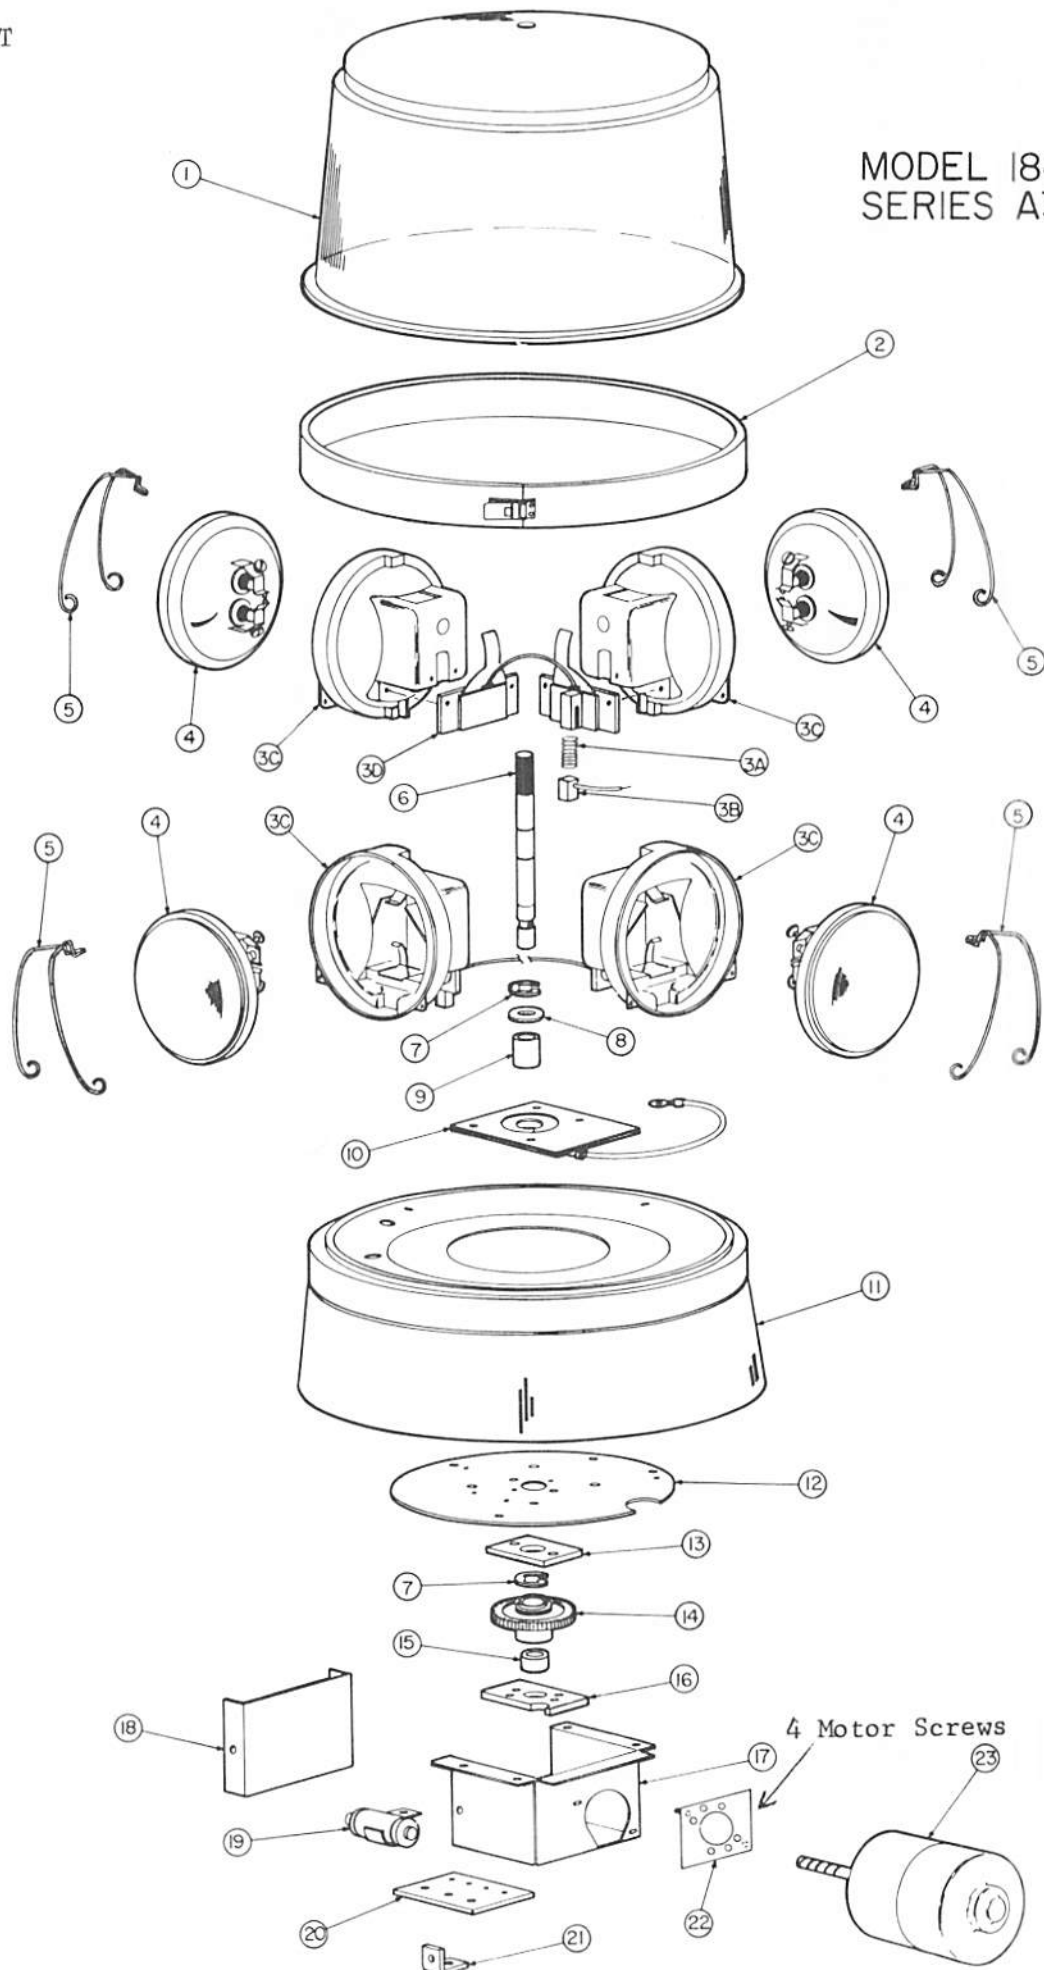

MODEL 184
SERIES A3

Index No.	Description	Part No.	Qty.
1	Dome, Red	8434D101-01	1AR
	Dome, Blue	8434D101-02	
	Dome, Amber	8434D101-04	
	Dome, Clear	8434D101-05	
	Split Dome, Red and Blue	8434C102-01	
	Split Dome, Red and Clear	8434C102-03	
	Split Dome, Amber and Red	8434C102-04	
2	Retaining Band Assembly	8424C010	1
3	Brush Holder and Lamp Assy. (consists of Items 5, 3C (2), and 3D which includes 3A and 3B)	8424A049	2
3A	Spring	8240A032	2
3B	Brush	8240A031-01	2
3C	Lamp Holder	8424B012	4 or
3D	Brush Holder and Contact Spring Assy. (includes items 3A and 3B)	8424A006	2
4	Lamp, 6-volt, clear (GE #4516)	8107A032	4AR
	Lamp, 12-volt, clear (GE #4416)	8107A033	
	Lamp, 12-volt, blue (GE #4416B)	8107A057	
	Lamp, 12-volt, amber (GE #4416A)	8107A059	
	Lamp, 12-volt, red (GE #4416R)	8107A042	
	Lamp, 24-volt, clear (GE #4505)	8107A027	
5	Lamp Clamp Wire	8422B016	4
6	Shaft	8424A004	1
7	Retaining Ring	8422A010	2
8	3/8" Washer	7072A139	1
9	Bearing, Upper	8240A034-01	1
10	Collector Ring Assembly	8424A002	1
11	Housing (standard height)	8424C055A-01	1AR
	Housing (extra high for Model 184H)	8424C055A-02	
12	Base Plate	8240B139-02	1
13	Bearing Support	8424A014	1
14	Worm Gear and Clutch Assy.	8422A114	1
15	Bearing Lower	8240A034-02	1
16	Bearing Support	8240A009	1
17	Gear Box	8240C008	1
18	Gear Box Cover	8240B010	1
19	Filter, 24-volt	8226A186	1AR
20	Insulator	8240A130	1
21	Terminal	8240A021	1
22	Motor Adapter Plate Assy.	8240A631	1
23	Motor, 6-volt	8240A420-07	1AR
	Motor, 12-volt	8425A058A	
	Motor, 24-volt	8240A420-24	
Not Shown	Switch	8240A033	1
	Toggle Bolt	8240A041	3 Long
	Skirt Gasket, Bottom	8240A007-01	1
	Ground Strap for toggle bolt	8240A023	1
	Tapered Rubber Washer	8240A022	6
	Grommet (used for mounting)	8108A005	1
	Motor Plate Adaptor (12 Volt only)	8424A057	1AR

8424C052

8424A015

Mounting Kit

8424A017-01

MODEL 184
SERIES A3

4 Motor Screws

7000A251-05