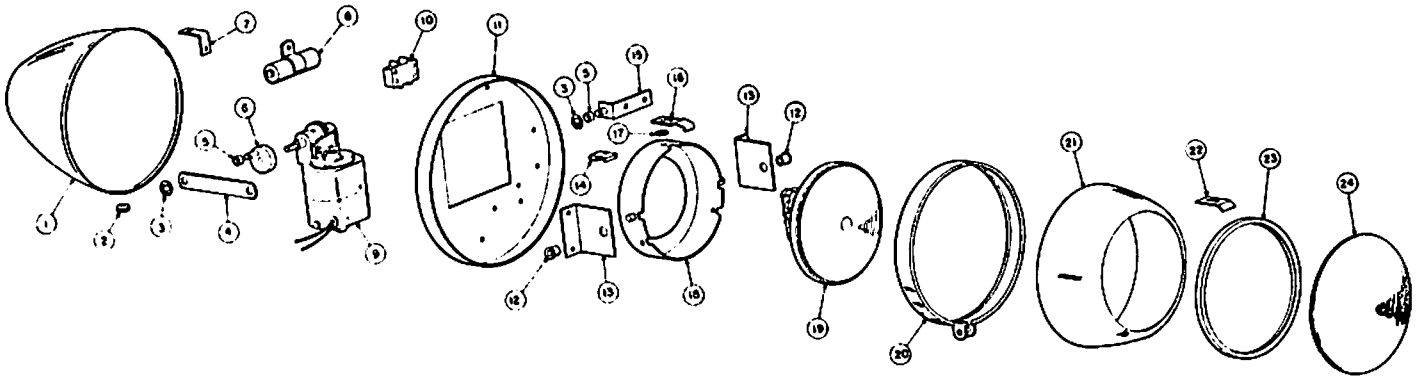

PARTS INDEX
MODEL 18

Index No.	Description	Part No.	Qty.
1	Cover, Rear	H7615	1
2	Grommet	H7204	1
3	Ring, Retaining	8253A118	2
4	Link	8253A111	1
5	Bearing	8253A116	2
6	Cam Assy.	8253A113	1
7	Clip, Angle	8253A103	1
8	Filter	8226A186	1AR
9	Motor, 12-volt	Not Available	1
10	Terminal Block	8253A119	1
11	Plate, Base	8253B101	1
12	Bearing	8253A115	2
13	Plate, Hinge	8253A107	2
14	Nut, Speed	8240A054	3
15	Lamp Link Bracket Assy.	8253A114	1
16	Clamp, Lamp	8240A016	3
17	Washer, Flat	8240A614	3
18	Lamp Holder Assy.	8253A112	1
19	Bulb, 12-volt	8107A026	1
20	Ring, Retaining	H7616-0A	1
21	Cover, Front	H7613	1
22	Clip, Lens	8253A104	3
23	Gasket	8176B002	1
24	Lens, Red	H7843-01	1AR
	Lens, Blue	H7843-02	
	Lens, Clear	H7843-03	
Not Shown	Base, Roof Mounting	H7844-0D2	AR
	Base, Fender Mounting	H7844-0E1	AR
	Adapter, Mounting	H7873-OE	AR
	Mechanism Assy. (consists of items 3, 4, 5, 6 and 9 thru 19)	8253D125-02	

Brush Contact
Fibre Mtr. Gear

8422A164
8253B117-01