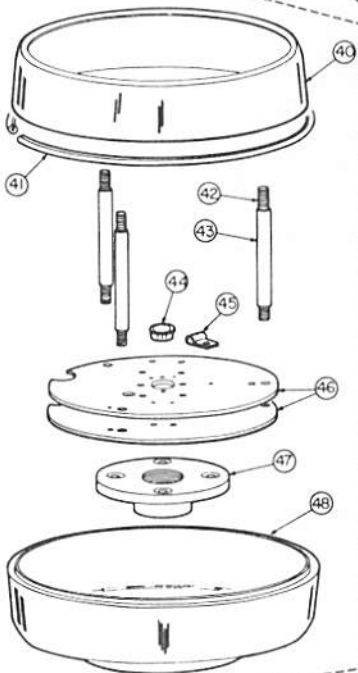

MODEL 176A ONLY