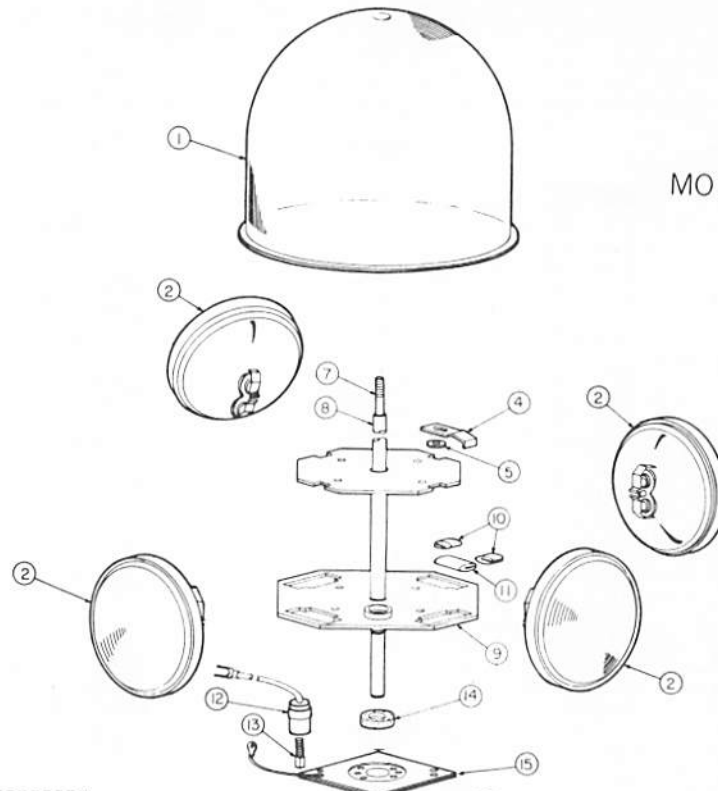

MODEL 176 ONLY

MODEL 176A ONLY

MODEL 176D ONLY