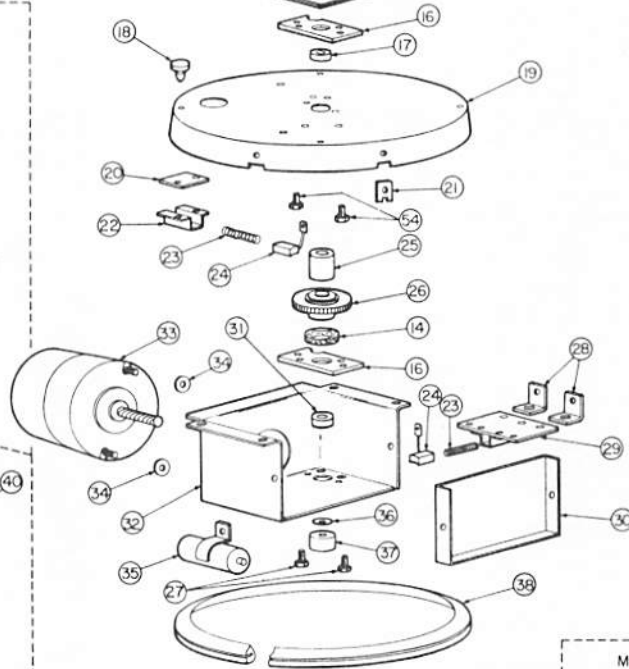

MODEL 176A ONLY