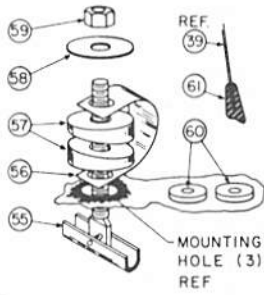

MODEL 176 ONLY