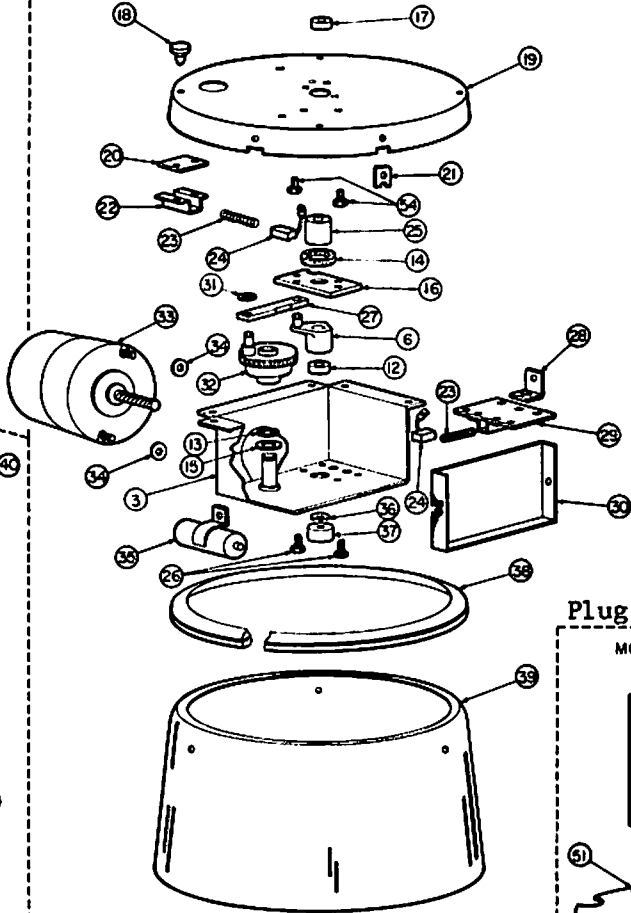

MODEL 174

MODEL 174 ONLY

MODEL 174A ONLY

Plug 8240A165

MODEL 174D ONLY

Index No.	Description	Part No.	Qty.		
1	Glass Dome, Red	8442C002	1AR		
	Glass Dome, Amber	8442C002-01			
	Glass Dome, Clear	8442C002-02			
	Glass Dome, Blue	8442C002-03			
	Plastic Dome, Red	8449C005-11			
	Plastic Dome, Blue	8449C005-12			
	Plastic Dome, Amber	8449C005-14			
	Plastic Dome, Clear	8449C005-15			
	Split Dome, Blue and Clear	8449C048-01			
	Split Dome, Amber and Red	8449C048-02			
	Split Dome, Red and Blue	8449C048-03			
	Split Dome, Amber and Blue	8449C048-04			
	Split Dome, Red and Clear	8449C048-05			
	Split Dome, Amber and Clear	8449C048-06			
	2	Lamp, 6-volt, Clear (GE 4516)		8107A032	4AR
		Lamp, 12-volt, Clear (GE 4416)		8107A033	
Lamp, 12-volt, Red (GE 4416R)		8107A042			
Lamp, 24-volt, Clear (GE 4505)		8107A027			
3	Gear Box Assembly	8240A423	1		
4	Lamp Clamp	8240A016	4		
5	Flat Washer	8240A614	4		
6	Crank Arm Assembly	8240A433	1		
7	Contact Rod	8240A018	1		
8	Insulator Tube	8240A020	1		
9	Lamp Holder Assembly	8240B403	1		
10	Lamp Bumper	8240A241	8		
11	Lamp Bumper	8240A242	4		
12	Oilite Bearing, Lower	8240A034-02	1		
13	Retaining Ring	8253A011	1		
14	Oil Retaining Washer	7072A123	2		
15	Flat Washer	7072A130	1		
16	Bearing Holder	8240A009	2		
17	Oilite Bearing, Upper	8240A034-01	1		
18	Bumper, Grommet Type (for Plastic Dome)	8108A016	4AR		
	Bumper, Grommet Type (for Glass Dome)	8108A016-01	4AR		
19	Base Plate	8240C005	1		
20	Brush Holder Spacer	8240A030	1		
21	Tinnerman Speed Nut	8240A054	7		
22	Brush Holder	8240A029	1		
23	Brush Spring	8240A032	2		
24	Brush Assembly	8240A031	2		
25	Upper Slip Ring	8240A014	1		
26	Screw, 6-32 x 1/4 Tapfit	7011A061-04	2		
27	Lever Arm Connecting Rod	8240A407	1		
28	Terminal	8240A021	1		
29	Brush Holder Assembly	8240A191	1		
30	Gear Box Cover	8240B010	1		
31	Retaining Ring	8240A416	2		
32	Worm Gear Assembly	8240A424	1		
33	Motor, 6-volt	8240A420-06	1AR		
	Motor, 12-volt	8240A420-12			
	Motor, 24-volt	8240A420-24			
34	Motor Spacer	7072A128	2		
35	Filter, 24-volt	8226A186	1AR		
36	Insulating Washer	7072A124	2		
37	Lower Slip Ring	8240A019	1		
38	Gasket, Dome	8240A004	1		
39	Skirt, 5-inch (standard)	8240C243-02	1AR		
	Skirt, 6-1/2 inch	8240C250-01			
	Skirt, 7-1/2 inch	8240C258-01			
	Skirt, 9-inch	8240D134-01			
	Skirt, 11-inch	8240D587-01			
40	Upper Cover, Chrome	8240C247-01	1		
41	Gasket	8240A107	1		
42	Stud	7009A007-64	3		
43	Spacer	8240A104	3		
44	Bushing	8240A231	1		
45	Wire Clamp	8240A072	1		
46	Base Plate	8240B139-02	2		
47	Flange	8240A170	1		
48	Lower Cover, Chrome	8240C106	1		
49	Stud	7009A007-86	3		
50	Mounting Stud	8240A137	1		
51	Base Plate	8240B139-01	1		
52	Rubber Washer	7072A125	1		
53	Wing Nut	7064A004	1		
54	Screw, 8-32 x 3/8 Tapfit	7011A056-06	2		
55	Toggle Bolt 1/4-20	8240A041	3		
56	Ground Strip	8240A023	1		
57	Tapered Rubber Washers	8240A022	6		
58	Steel Washer	7072A026	3		
59	1/4-20 Hex Head Nut	7059A018	3		
60	Grommets	8108A005	2		
61	Gasket (for bottom of skirt after trimming to mounting surface contour).	8240A007-01	1		