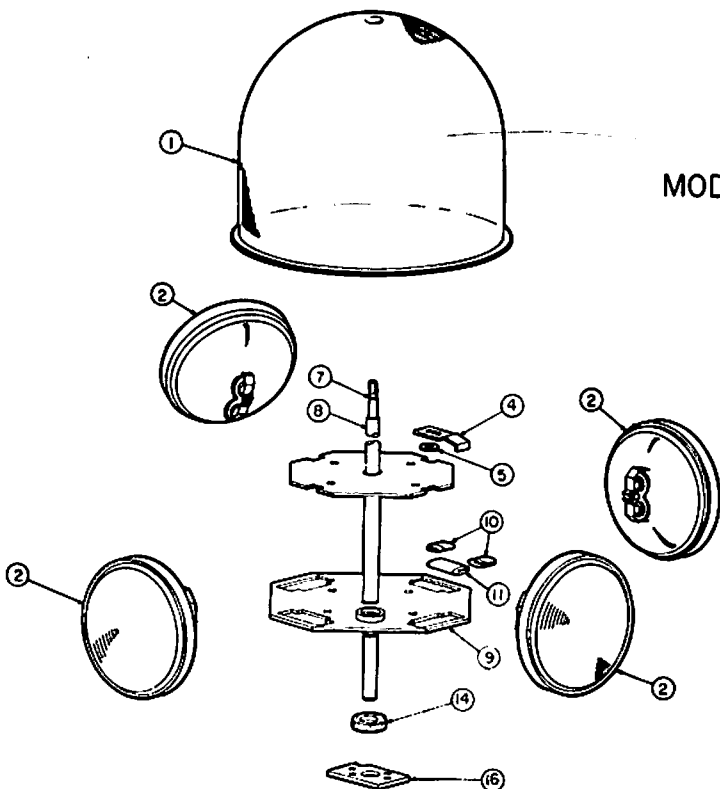

MODEL 174

MODEL 174 ONLY

MODEL 174A ONLY

Plug 8240A165

MODEL 174D ONLY

Index No.	Description	Part No.	Qty.		
1	Glass Dome, Red	8442C002	1AR		
	Glass Dome, Amber	8442C002-01			
	Glass Dome, Clear	8442C002-02			
	Glass Dome, Blue	8442C002-03			
	Plastic Dome, Red	8449C005-11			
	Plastic Dome, Blue	8449C005-12			
	Plastic Dome, Amber	8449C005-14			
	Plastic Dome, Clear	8449C005-15			
	Split Dome, Blue and Clear	8449C048-01			
	Split Dome, Amber and Red	8449C048-02			
	Split Dome, Red and Blue	8449C048-03			
	Split Dome, Amber and Blue	8449C048-04			
	Split Dome, Red and Clear	8449C048-05			
	Split Dome, Amber and Clear	8449C048-06			
	2	Lamp, 6-volt, Clear (GE 4516)		8107A032	4AR
		Lamp, 12-volt, Clear (GE 4416)		8107A033	
Lamp, 12-volt, Red (GE 4416R)		8107A042			
Lamp, 24-volt, Clear (GE 4505)		8107A027			
3	Gear Box Assembly	8240A423	1		
4	Lamp Clamp	8240A016	4		
5	Flat Washer	8240A614	4		
6	Crank Arm Assembly	8240A433	1		
7	Contact Rod	8240A018	1		
8	Insulator Tube	8240A020	1		
9	Lamp Holder Assembly	8240B403	1		
10	Lamp Bumper	8240A241	8		
11	Lamp Bumper	8240A242	4		
12	Oilite Bearing, Lower	8240A034-02	1		
13	Retaining Ring	8253A011	1		
14	Oil Retaining Washer	7072A123	2		
15	Flat Washer	7072A130	1		
16	Bearing Holder	8240A009	2		
17	Oilite Bearing, Upper	8240A034-01	1		
18	Bumper, Grommet Type (for Plastic Dome)	8108A016	4AR		
	Bumper, Grommet Type (for Glass Dome)	8108A016-01	4AR		
19	Base Plate	8240C005	1		
20	Brush Holder Spacer	8240A030	1		
21	Tinnerman Speed Nut	8240A054	7		
22	Brush Holder	8240A029	1		
23	Brush Spring	8240A032	2		
24	Brush Assembly	8240A031	2		
25	Upper Slip Ring	8240A014	1		
26	Screw, 6-32 x 1/4 Tapfit	7011A061-04	2		
27	Lever Arm Connecting Rod	8240A407	1		
28	Terminal	8240A021	1		
29	Brush Holder Assembly	8240A191	1		
30	Gear Box Cover	8240B010	1		
31	Retaining Ring	8240A416	2		
32	Worm Gear Assembly	8240A424	1		
33	Motor, 6-volt	8240A420-06	1AR		
	Motor, 12-volt	8240A420-12			
	Motor, 24-volt	8240A420-24			
34	Motor Spacer	7072A128	2		
35	Filter, 24-volt	8226A186	1AR		
36	Insulating Washer	7072A124	2		
37	Lower Slip Ring	8240A019	1		
38	Gasket, Dome	8240A004	1		
39	Skirt, 5-inch (standard)	8240C243-02	1AR		
	Skirt, 6-1/2 inch	8240C250-01			
	Skirt, 7-1/2 inch	8240C258-01			
	Skirt, 9-inch	8240D134-01			
	Skirt, 11-inch	8240D587-01			
40	Upper Cover, Chrome	8240C247-01	1		
41	Gasket	8240A107	1		
42	Stud	7009A007-64	3		
43	Spacer	8240A104	3		
44	Bushing	8240A231	1		
45	Wire Clamp	8240A072	1		
46	Base Plate	8240B139-02	2		
47	Flange	8240A170	1		
48	Lower Cover, Chrome	8240C106	1		
49	Stud	7009A007-86	3		
50	Mounting Stud	8240A137	1		
51	Base Plate	8240B139-01	1		
52	Rubber Washer	7072A125	1		
53	Wing Nut	7064A004	1		
54	Screw, 8-32 x 3/8 Tapfit	7011A056-06	2		
55	Toggle Bolt 1/4-20	8240A041	3		
56	Ground Strip	8240A023	1		
57	Tapered Rubber Washers	8240A022	6		
58	Steel Washer	7072A026	3		
59	1/4-20 Hex Head Nut	7059A018	3		
60	Grommets	8108A005	2		
61	Gasket (for bottom of skirt after trimming to mounting surface contour).	8240A007-01	1		