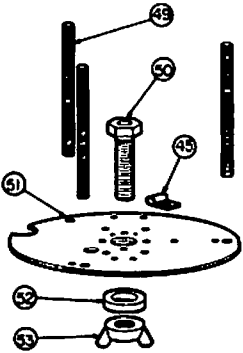

MODEL 174

MODEL 174 ONLY

MODEL 174A ONLY

Plug 8240A165

MODEL 174D ONLY

Index No.	Description	Part No.	Qty.		
1	Glass Dome, Red	8442C002	1AR		
	Glass Dome, Amber	8442C002-01			
	Glass Dome, Clear	8442C002-02			
	Glass Dome, Blue	8442C002-03			
	Plastic Dome, Red	8449C005-11			
	Plastic Dome, Blue	8449C005-12			
	Plastic Dome, Amber	8449C005-14			
	Plastic Dome, Clear	8449C005-15			
	Split Dome, Blue and Clear	8449C048-01			
	Split Dome, Amber and Red	8449C048-02			
	Split Dome, Red and Blue	8449C048-03			
	Split Dome, Amber and Blue	8449C048-04			
	Split Dome, Red and Clear	8449C048-05			
	Split Dome, Amber and Clear	8449C048-06			
	2	Lamp, 6-volt, Clear (GE 4516)		8107A032	4AR
		Lamp, 12-volt, Clear (GE 4416)		8107A033	
Lamp, 12-volt, Red (GE 4416R)		8107A042			
Lamp, 24-volt, Clear (GE 4505)		8107A027			
3	Gear Box Assembly	8240A423	1		
4	Lamp Clamp	8240A016	4		
5	Flat Washer	8240A614	4		
6	Crank Arm Assembly	8240A433	1		
7	Contact Rod	8240A018	1		
8	Insulator Tube	8240A020	1		
9	Lamp Holder Assembly	8240B403	1		
10	Lamp Bumper	8240A241	8		
11	Lamp Bumper	8240A242	4		
12	Oilite Bearing, Lower	8240A034-02	1		
13	Retaining Ring	8253A011	1		
14	Oil Retaining Washer	7072A123	2		
15	Flat Washer	7072A130	1		
16	Bearing Holder	8240A009	2		
17	Oilite Bearing, Upper	8240A034-01	1		
18	Bumper, Grommet Type (for Plastic Dome)	8108A016	4AR		
	Bumper, Grommet Type (for Glass Dome)	8108A016-01	4AR		
19	Base Plate	8240C005	1		
20	Brush Holder Spacer	8240A030	1		
21	Tinnerman Speed Nut	8240A054	7		
22	Brush Holder	8240A029	1		
23	Brush Spring	8240A032	2		
24	Brush Assembly	8240A031	2		
25	Upper Slip Ring	8240A014	1		
26	Screw, 6-32 x 1/4 Tapfit	7011A061-04	2		
27	Lever Arm Connecting Rod	8240A407	1		
28	Terminal	8240A021	1		
29	Brush Holder Assembly	8240A191	1		
30	Gear Box Cover	8240B010	1		
31	Retaining Ring	8240A416	2		
32	Worm Gear Assembly	8240A424	1		
33	Motor, 6-volt	8240A420-06	1AR		
	Motor, 12-volt	8240A420-12			
	Motor, 24-volt	8240A420-24			
34	Motor Spacer	7072A128	2		
35	Filter, 24-volt	8226A186	1AR		
36	Insulating Washer	7072A124	2		
37	Lower Slip Ring	8240A019	1		
38	Gasket, Dome	8240A004	1		
39	Skirt, 5-inch (standard)	8240C243-02	1AR		
	Skirt, 6-1/2 inch	8240C250-01			
	Skirt, 7-1/2 inch	8240C258-01			
	Skirt, 9-inch	8240D134-01			
	Skirt, 11-inch	8240D587-01			
40	Upper Cover, Chrome	8240C247-01	1		
41	Gasket	8240A107	1		
42	Stud	7009A007-64	3		
43	Spacer	8240A104	3		
44	Bushing	8240A231	1		
45	Wire Clamp	8240A072	1		
46	Base Plate	8240B139-02	2		
47	Flange	8240A170	1		
48	Lower Cover, Chrome	8240C106	1		
49	Stud	7009A007-86	3		
50	Mounting Stud	8240A137	1		
51	Base Plate	8240B139-01	1		
52	Rubber Washer	7072A125	1		
53	Wing Nut	7064A004	1		
54	Screw, 8-32 x 3/8 Tapfit	7011A056-06	2		
55	Toggle Bolt 1/4-20	8240A041	3		
56	Ground Strip	8240A023	1		
57	Tapered Rubber Washers	8240A022	6		
58	Steel Washer	7072A026	3		
59	1/4-20 Hex Head Nut	7059A018	3		
60	Grommets	8108A005	2		
61	Gasket (for bottom of skirt after trimming to mounting surface contour).	8240A007-01	1		