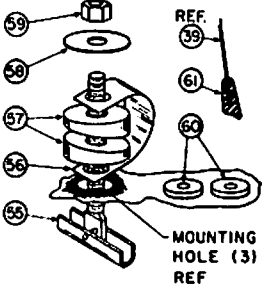

MODEL 174

MODEL 174 ONLY

MODEL 174A ONLY

Plug 8240A165

MODEL 174D ONLY

Index No.	Description	Part No.	Qty.		
1	Glass Dome, Red	8442C002	1AR		
	Glass Dome, Amber	8442C002-01			
	Glass Dome, Clear	8442C002-02			
	Glass Dome, Blue	8442C002-03			
	Plastic Dome, Red	8449C005-11			
	Plastic Dome, Blue	8449C005-12			
	Plastic Dome, Amber	8449C005-14			
	Plastic Dome, Clear	8449C005-15			
	Split Dome, Blue and Clear	8449C048-01			
	Split Dome, Amber and Red	8449C048-02			
	Split Dome, Red and Blue	8449C048-03			
	Split Dome, Amber and Blue	8449C048-04			
	Split Dome, Red and Clear	8449C048-05			
	Split Dome, Amber and Clear	8449C048-06			
	2	Lamp, 6-volt, Clear (GE 4516)		8107A032	4AR
		Lamp, 12-volt, Clear (GE 4416)		8107A033	
Lamp, 12-volt, Red (GE 4416R)		8107A042			
Lamp, 24-volt, Clear (GE 4505)		8107A027			
3	Gear Box Assembly	8240A423	1		
4	Lamp Clamp	8240A016	4		
5	Flat Washer	8240A614	4		
6	Crank Arm Assembly	8240A433	1		
7	Contact Rod	8240A018	1		
8	Insulator Tube	8240A020	1		
9	Lamp Holder Assembly	8240B403	1		
10	Lamp Bumper	8240A241	8		
11	Lamp Bumper	8240A242	4		
12	Oilite Bearing, Lower	8240A034-02	1		
13	Retaining Ring	8253A011	1		
14	Oil Retaining Washer	7072A123	2		
15	Flat Washer	7072A130	1		
16	Bearing Holder	8240A009	2		
17	Oilite Bearing, Upper	8240A034-01	1		
18	Bumper, Grommet Type (for Plastic Dome)	8108A016	4AR		
	Bumper, Grommet Type (for Glass Dome)	8108A016-01	4AR		
19	Base Plate	8240C005	1		
20	Brush Holder Spacer	8240A030	1		
21	Tinnerman Speed Nut	8240A054	7		
22	Brush Holder	8240A029	1		
23	Brush Spring	8240A032	2		
24	Brush Assembly	8240A031	2		
25	Upper Slip Ring	8240A014	1		
26	Screw, 6-32 x 1/4 Tapfit	7011A061-04	2		
27	Lever Arm Connecting Rod	8240A407	1		
28	Terminal	8240A021	1		
29	Brush Holder Assembly	8240A191	1		
30	Gear Box Cover	8240B010	1		
31	Retaining Ring	8240A416	2		
32	Worm Gear Assembly	8240A424	1		
33	Motor, 6-volt	8240A420-06	1AR		
	Motor, 12-volt	8240A420-12			
	Motor, 24-volt	8240A420-24			
34	Motor Spacer	7072A128	2		
35	Filter, 24-volt	8226A186	1AR		
36	Insulating Washer	7072A124	2		
37	Lower Slip Ring	8240A019	1		
38	Gasket, Dome	8240A004	1		
39	Skirt, 5-inch (standard)	8240C243-02	1AR		
	Skirt, 6-1/2 inch	8240C250-01			
	Skirt, 7-1/2 inch	8240C258-01			
	Skirt, 9-inch	8240D134-01			
	Skirt, 11-inch	8240D587-01			
40	Upper Cover, Chrome	8240C247-01	1		
41	Gasket	8240A107	1		
42	Stud	7009A007-64	3		
43	Spacer	8240A104	3		
44	Bushing	8240A231	1		
45	Wire Clamp	8240A072	1		
46	Base Plate	8240B139-02	2		
47	Flange	8240A170	1		
48	Lower Cover, Chrome	8240C106	1		
49	Stud	7009A007-86	3		
50	Mounting Stud	8240A137	1		
51	Base Plate	8240B139-01	1		
52	Rubber Washer	7072A125	1		
53	Wing Nut	7064A004	1		
54	Screw, 8-32 x 3/8 Tapfit	7011A056-06	2		
55	Toggle Bolt 1/4-20	8240A041	3		
56	Ground Strip	8240A023	1		
57	Tapered Rubber Washers	8240A022	6		
58	Steel Washer	7072A026	3		
59	1/4-20 Hex Head Nut	7059A018	3		
60	Grommets	8108A005	2		
61	Gasket (for bottom of skirt after trimming to mounting surface contour).	8240A007-01	1		