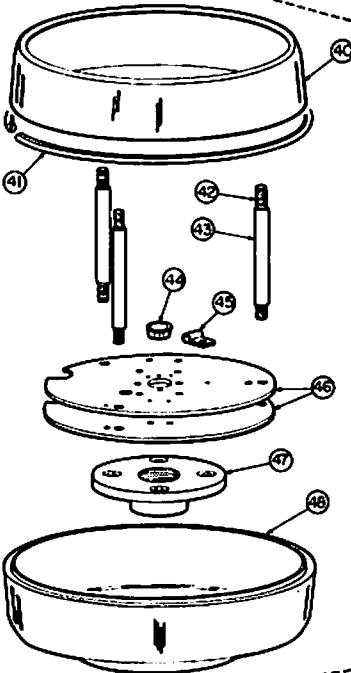

MODEL 174

MODEL 174 ONLY

MODEL 174A ONLY

Plug 8240A165

MODEL 174D ONLY

Index No.	Description	Part No.	Qty.		
1	Glass Dome, Red	8442C002	1AR		
	Glass Dome, Amber	8442C002-01			
	Glass Dome, Clear	8442C002-02			
	Glass Dome, Blue	8442C002-03			
	Plastic Dome, Red	8449C005-11			
	Plastic Dome, Blue	8449C005-12			
	Plastic Dome, Amber	8449C005-14			
	Plastic Dome, Clear	8449C005-15			
	Split Dome, Blue and Clear	8449C048-01			
	Split Dome, Amber and Red	8449C048-02			
	Split Dome, Red and Blue	8449C048-03			
	Split Dome, Amber and Blue	8449C048-04			
	Split Dome, Red and Clear	8449C048-05			
	Split Dome, Amber and Clear	8449C048-06			
	2	Lamp, 6-volt, Clear (GE 4516)		8107A032	4AR
		Lamp, 12-volt, Clear (GE 4416)		8107A033	
Lamp, 12-volt, Red (GE 4416R)		8107A042			
Lamp, 24-volt, Clear (GE 4505)		8107A027			
3	Gear Box Assembly	8240A423	1		
4	Lamp Clamp	8240A016	4		
5	Flat Washer	8240A614	4		
6	Crank Arm Assembly	8240A433	1		
7	Contact Rod	8240A018	1		
8	Insulator Tube	8240A020	1		
9	Lamp Holder Assembly	8240B403	1		
10	Lamp Bumper	8240A241	8		
11	Lamp Bumper	8240A242	4		
12	Oilite Bearing, Lower	8240A034-02	1		
13	Retaining Ring	8253A011	1		
14	Oil Retaining Washer	7072A123	2		
15	Flat Washer	7072A130	1		
16	Bearing Holder	8240A009	2		
17	Oilite Bearing, Upper	8240A034-01	1		
18	Bumper, Grommet Type (for Plastic Dome)	8108A016	4AR		
	Bumper, Grommet Type (for Glass Dome)	8108A016-01	4AR		
19	Base Plate	8240C005	1		
20	Brush Holder Spacer	8240A030	1		
21	Tinnerman Speed Nut	8240A054	7		
22	Brush Holder	8240A029	1		
23	Brush Spring	8240A032	2		
24	Brush Assembly	8240A031	2		
25	Upper Slip Ring	8240A014	1		
26	Screw, 6-32 x 1/4 Tapfit	7011A061-04	2		
27	Lever Arm Connecting Rod	8240A407	1		
28	Terminal	8240A021	1		
29	Brush Holder Assembly	8240A191	1		
30	Gear Box Cover	8240B010	1		
31	Retaining Ring	8240A416	2		
32	Worm Gear Assembly	8240A424	1		
33	Motor, 6-volt	8240A420-06	1AR		
	Motor, 12-volt	8240A420-12			
	Motor, 24-volt	8240A420-24			
34	Motor Spacer	7072A128	2		
35	Filter, 24-volt	8226A186	1AR		
36	Insulating Washer	7072A124	2		
37	Lower Slip Ring	8240A019	1		
38	Gasket, Dome	8240A004	1		
39	Skirt, 5-inch (standard)	8240C243-02	1AR		
	Skirt, 6-1/2 inch	8240C250-01			
	Skirt, 7-1/2 inch	8240C258-01			
	Skirt, 9-inch	8240D134-01			
	Skirt, 11-inch	8240D587-01			
40	Upper Cover, Chrome	8240C247-01	1		
41	Gasket	8240A107	1		
42	Stud	7009A007-64	3		
43	Spacer	8240A104	3		
44	Bushing	8240A231	1		
45	Wire Clamp	8240A072	1		
46	Base Plate	8240B139-02	2		
47	Flange	8240A170	1		
48	Lower Cover, Chrome	8240C106	1		
49	Stud	7009A007-86	3		
50	Mounting Stud	8240A137	1		
51	Base Plate	8240B139-01	1		
52	Rubber Washer	7072A125	1		
53	Wing Nut	7064A004	1		
54	Screw, 8-32 x 3/8 Tapfit	7011A056-06	2		
55	Toggle Bolt 1/4-20	8240A041	3		
56	Ground Strip	8240A023	1		
57	Tapered Rubber Washers	8240A022	6		
58	Steel Washer	7072A026	3		
59	1/4-20 Hex Head Nut	7059A018	3		
60	Grommets	8108A005	2		
61	Gasket (for bottom of skirt after trimming to mounting surface contour).	8240A007-01	1		