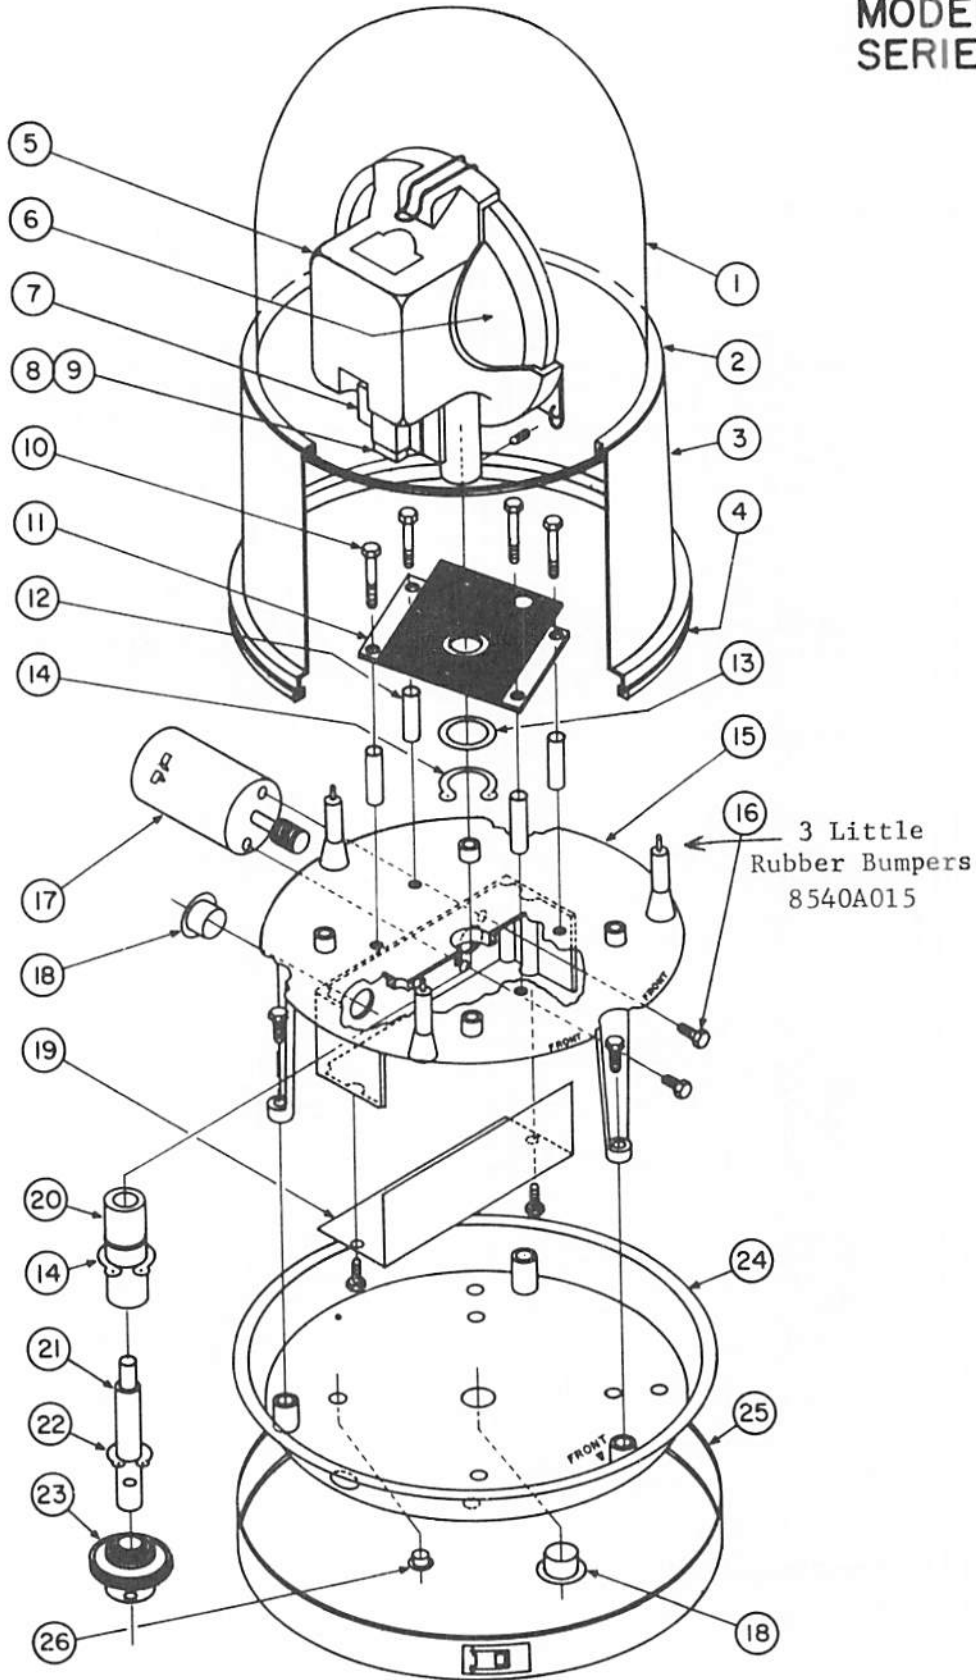

MODEL 16  
SERIES AI

MODEL 16 LIGHT

Item No.	Description	Part No.	Qty.
1	Dome, Lexan, Clear	8441C192-05	1AR
	Dome, Lexan, Amber	8441C192-04	
	Dome, Lexan, Red	8441C192-01	
	Dome, Lexan, Blue	8441C192-02	
	Dome, Lexan, Green	8441C192-03	
2	Gasket, Dome	8441A040	1
3	Housing Assy. 12V	8541C011A-01	1AR
	Housing Assy. 24V	8541C011A-02	
4	Gasket	8540A049A	1
5	Lamp Holder Assy.	8541B010A	1
6	Lamp DM Halogen 12V	8107A094A	1AR
	Lamp DM30 GE4416 12V	8107A033	
	Lamp DM60 GE4464 12V	8107A066	
	Lamp DM50 GE4505 24V	8107A027	
7	Brush and Holder Assy. (part of item 5)	8422A005	AR
8	Brush (part of item 7)	8240A031-01	AR
9	Spring (part of item 7)	8240A032	AR
10	6-32x1-3/8 Hex. Hd. Mch. Scr.	7011A028-22	4
11	Collector Ring Assy.	8541A005A	1
12	Spacer	8541A008A-02	4
13	Washer, Flat Steel	7072A139	1
14	Ring, Retaining	8540A053	2
15	Base, Mounting	8540D002	1
16	6-32x5/16 Hex. Hd. Mch. Scr.	7006A017-05	2
17	Motor 12V	8540B055A	1AR
	Motor 24V	8540B055A-02	
18	Hole Plug	8422A063	3
19	Cover, Gear Box	8540A030-01	1
20	Bearing	8541A004	1
21	Shaft, Lamp	8541A003	1
22	Ring, Retaining	8422A010	1
23	Worm Gear & Clutch Assy.	8459A017	1
24	Base Plate	8540C006	1AR
	Base Plate (model 16DK)	8541C014 A	
25	Retaining Band Assy.	8540C048A	1
26	Hole Plug	8540A090	4
Not Shown	<b>FLUSH MOUNTING</b>		
	8-32Keps Nut	7058A003	1
	Washer	7072A009	1
	Grommet, Rubber	8108A005	2
	Cable Clamp	8240A072	1
	Gasket	8422A042	1
	8-32x3/8 Rd. Hd. Mch. Scr.	7000A063-06	3
	Spacer, Rubber	8108A009	4
	Ground Clip	8240A023	1
	Switch	8240A033	1

Base Plate Magnet Assy. 8440A274A-01  
 Coiled Cord & Plug 8440B323  
 Straight Cord 8440B015