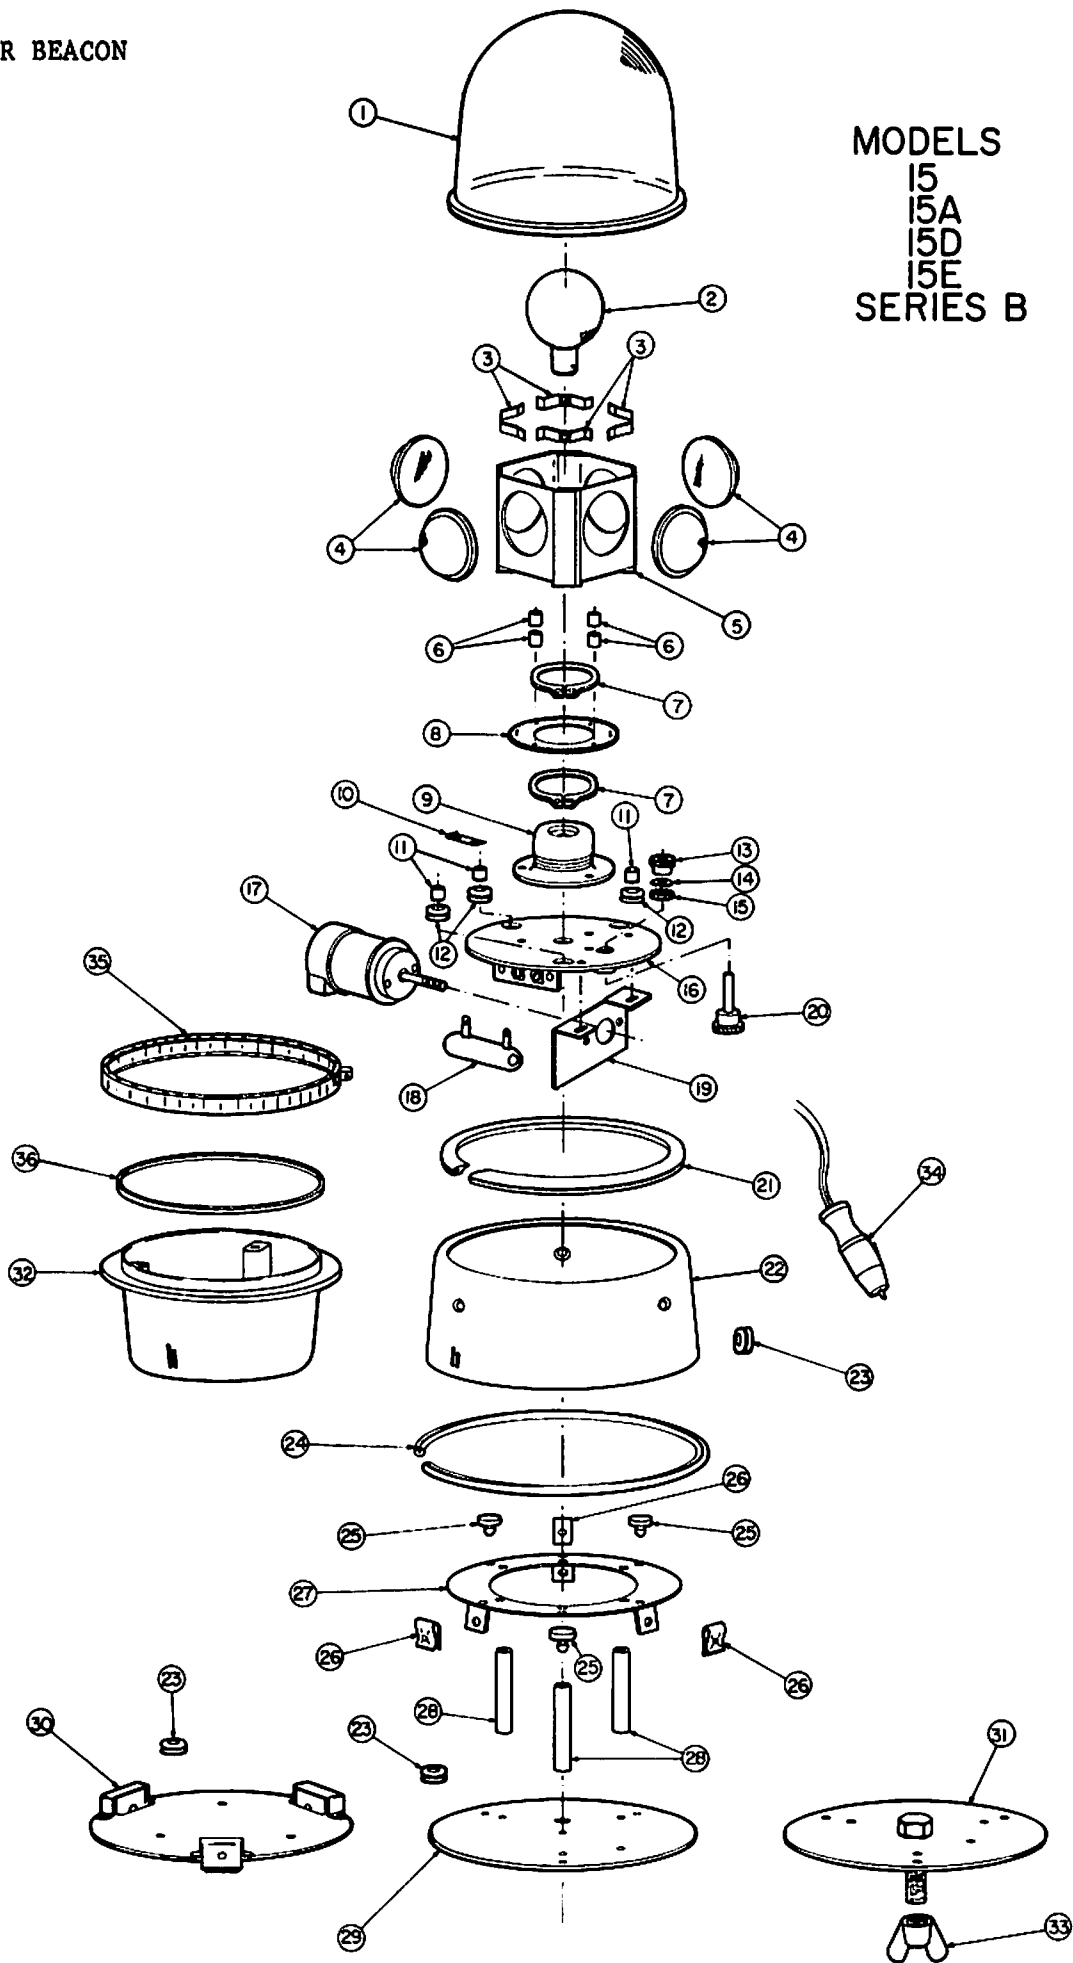

JUNIOR BEACON

MODELS
15
15A
15D
15E
SERIES B

MODELS
 15
 15A
 15D
 15E
 SERIES B

Glass Dome 8441C-004 N.L.A.

Index No.	Description	Part No.	MAGNETIC MODEL 15						PERMANENT MODEL 15A						DEMOUNTABLE MODEL 15D						CAST BASE MODEL 15E										
			← VOLTAGE →						← VOLTAGE →						← VOLTAGE →						← VOLTAGE →										
			12	24	32	36	48	72	12	24	32	36	48	72	12	24	32	36	48	72	12	24	32	36	48	72					
1	Lexan Dome, Red	8441C192-01	AR	AR	AR	AR	AR	AR	AR	AR	AR	AR	AR	AR	AR	AR	AR	AR	AR	AR	AR	AR	AR	AR	AR	AR	AR	AR	AR		
	Lexan Dome, Blue	8441C192-02	AR	AR	AR	AR	AR	AR	AR	AR	AR	AR	AR	AR	AR	AR	AR	AR	AR	AR	AR	AR	AR	AR	AR	AR	AR	AR	AR	AR	
	Lexan Dome, Green	8441C192-03	AR	AR	AR	AR	AR	AR	AR	AR	AR	AR	AR	AR	AR	AR	AR	AR	AR	AR	AR	AR	AR	AR	AR	AR	AR	AR	AR	AR	
	Lexan Dome, Amber	8441C192-04	AR	AR	AR	AR	AR	AR	AR	AR	AR	AR	AR	AR	AR	AR	AR	AR	AR	AR	AR	AR	AR	AR	AR	AR	AR	AR	AR	AR	
	Lexan Dome, Clear	8441C192-05	AR	AR	AR	AR	AR	AR	AR	AR	AR	AR	AR	AR	AR	AR	AR	AR	AR	AR	AR	AR	AR	AR	AR	AR	AR	AR	AR	AR	
2	Lamp, 12-volt GE1019	8441A033																													
	Lamp, 24-volt GE311	8107A045																													
	Lamp, 32-volt GE1238	8441A057																													
	Lamp, 48-volt	8107A098																													
3	Lens Clip	8441A009																													
4	Aspheric Lens	8441A002																													
5	Lens Holder Assembly	8441B038																													
6	Lens Holder Spacer	8441A008-02																													
7	Retaining Ring	8440A031																													
8	Gear	8440A014																													
9	Socket Holder Assembly	8441A060																													
	Socket Holder Assembly	8441A061																													
10	Coll Retainer	8435A014																													
11	Spacer	8441A104																													
12	Grommet	8441A103																													
13	Pinion	8441A027																													
14	#10 Flat Washer																														
15	Oil Retaining Washer	8441A018																													
16	Mounting Plate with Bearing and Terminal	8441B045																													
17	Motor	8540B055																													
18	Resistor, 4 ohm, 50W	8440A190																													
	Resistor, 20 ohm, 25W	8441A198																													
	Resistor, 25 ohm, 50W	8441A199																													
	Resistor, 25 ohm, 50W	8441A200																													
	Resistor, 50 ohm, 25W	8441A189																													
19	Motor Bracket	8441A194																													
20	Pinion & Shaft Assembly	8441A195																													
21	Dome Gasket	8441A040																													
22	Skirt, Chrome	8441C003-01																													
	Skirt, Chrome	8441C003-02																													
23	Grommet	8108A014																													
24	Gasket	8441A041																													
25	Bumper	8108A016																													
26	Tinnerman Speed Nut	8240A054																													
27	Mounting Ring Assembly	8441B030																													
28	Spacer Post	8441A023																													
29	Base Plate Assembly	8441B044																													
30	Base Plate Assembly	8441B025																													
31	Base Plate Assembly	8441B071																													
32	Housing	8441C102																													
33	Wing Nut	8130A140																													
34	Plug & Cable Assembly	8440B015																													
35	Retaining Band	8441A106																													
36	Gasket	8441B193																													
Not	Motor Replacement Kit	8441A186																													
	Shown for Series "A".																														