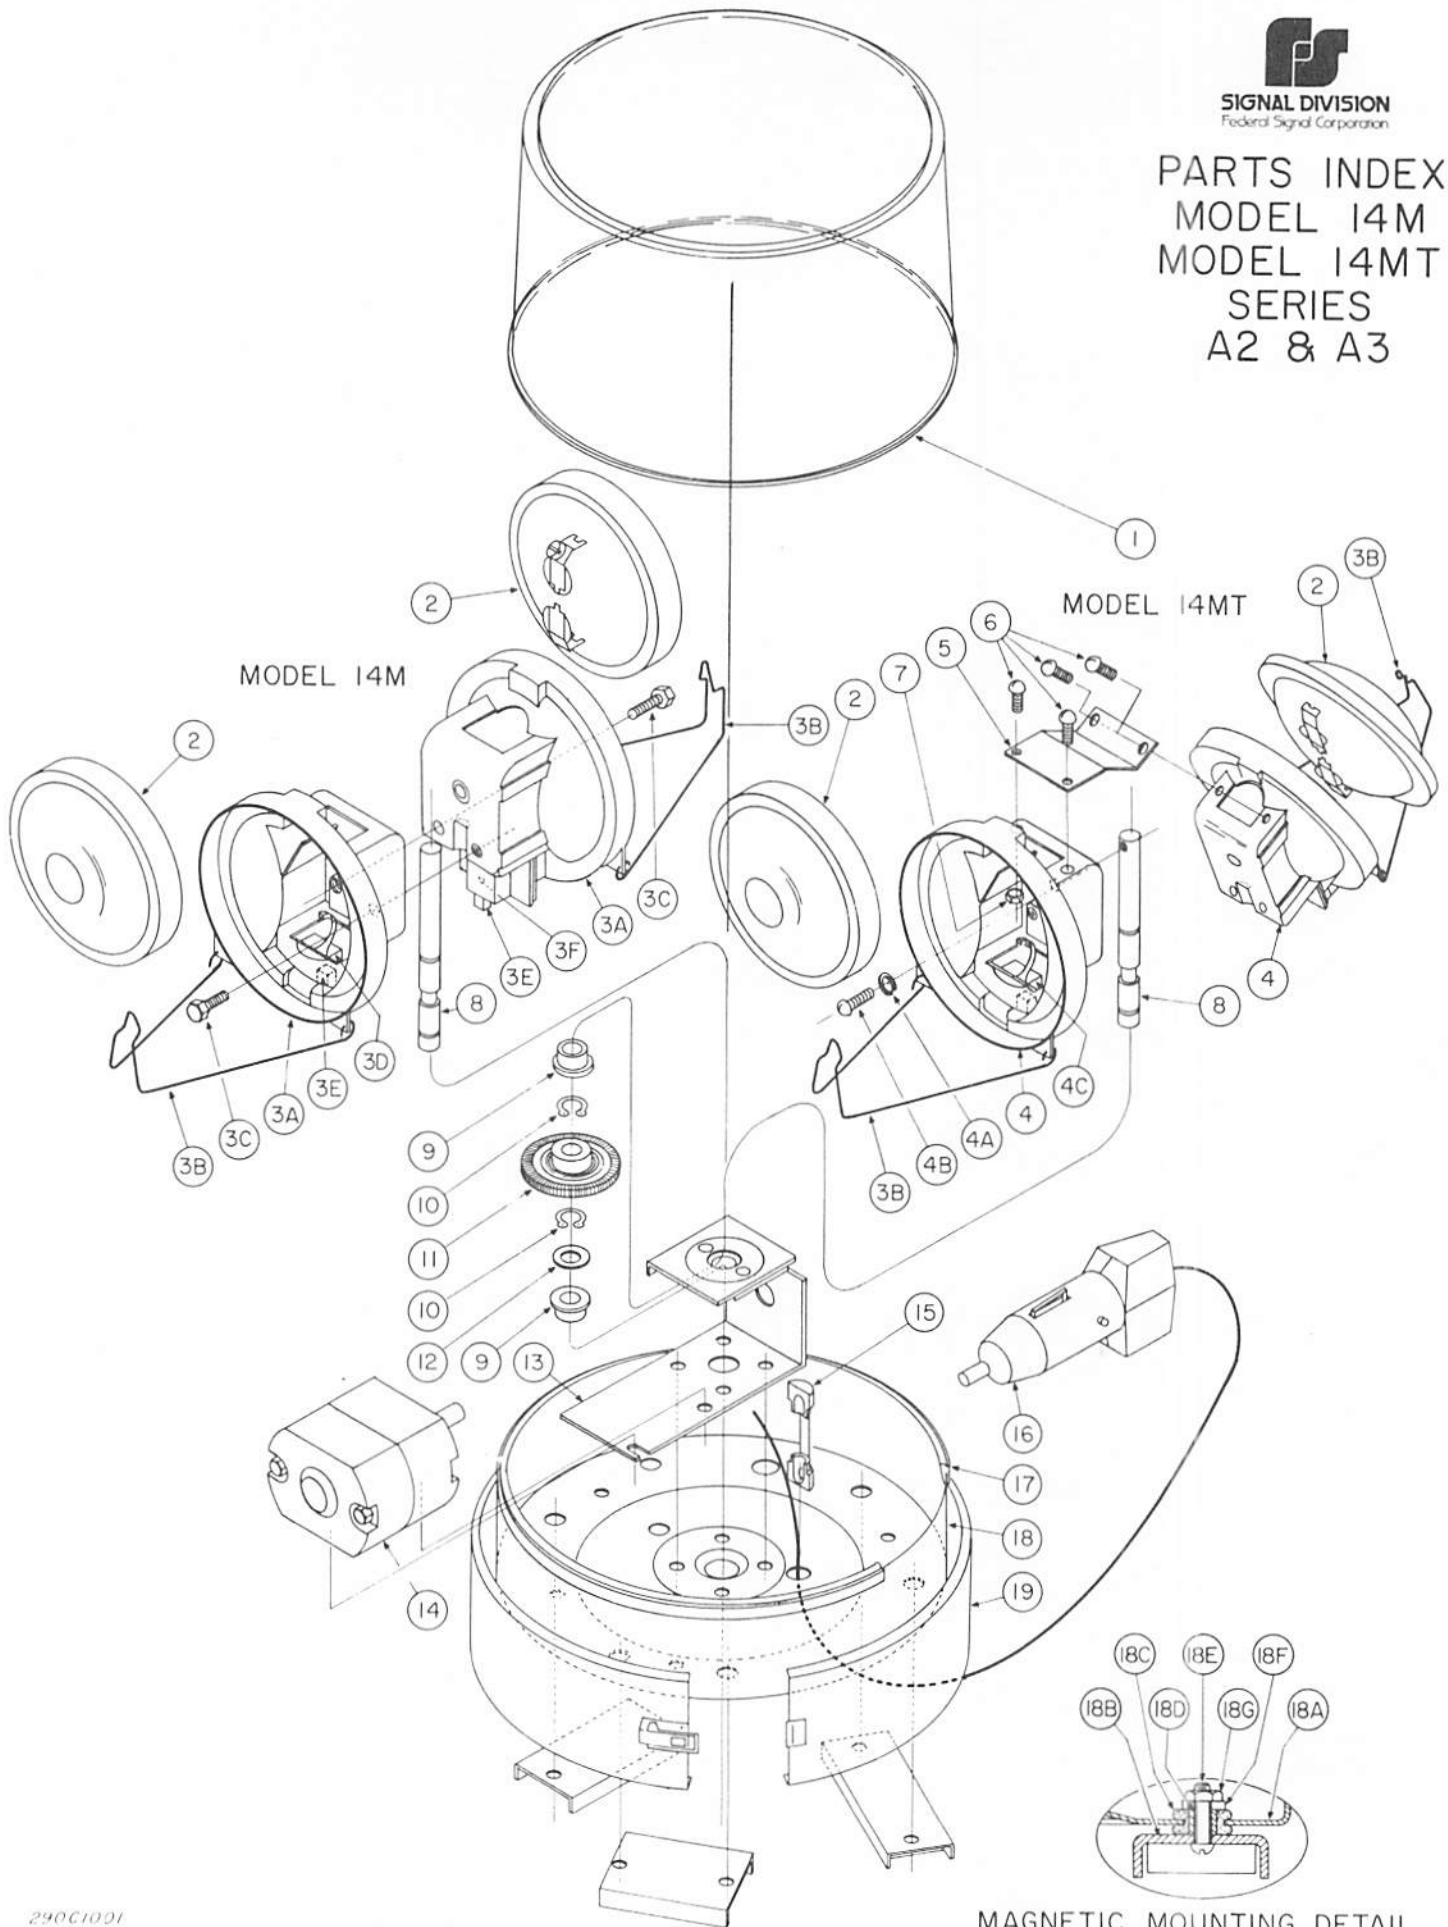

SIGNAL DIVISION
Federal Signal Corporation

PARTS INDEX MODEL 14M MODEL 14MT SERIES A2 & A3

290C1091

Item No.	Description	Part No.	Qty.
1	Dome, Red	8422C002-01	1AR
	Dome, Blue	8422C002-02	
	Dome, Green	8422C002-03	
	Dome, Amber	8422C002-04	
	Dome, Clear	8422C002-05	
	Split Dome, Red and Amber	8422C160-01	
	Split Dome, Red and Blue	8422C160-02	
	Split Dome, Amber and Blue	8422C160-03	
	Split Dome, Red and Clear	8422C160-04	
	Split Dome, Blue and Clear	8422C160-05	
	2	Lamp, Clear 6 Volt (#4516)	
Lamp, Red 6 Volt (#4516R)		8107A043	
Lamp, Clear 12 Volt (#4416)		8107A033	
Lamp, Red 12 Volt (#4416R)		8107A042	
Lamp, Blue 12 Volt (#4416B)		8107A057	
Lamp, Amber 12 Volt (#4416A)		8107A059	
Lamp, Green 12 Volt (#4416G)		8107A033-OG	
Lamp, Clear 24 Volt (#4505)		8107A027	
Lamp, Red 24 Volt (#4505R)		8107A060	
Lamp Holder Assembly, Model 14M		8422B210	1
the following are parts of item 3			
3A	Lamp Holder	8422B019	2
3B	Lamp Clamp Wire	8422B016	2
3C	8-32 x 5/8 Hex. Hd. Tapltite Screw	7011A043-10	2
3D	Brush and Holder Assembly	8422A005	2
3E	Brush part of items 3D and 4C	8240A031-01	AR
3F	Spring part of items 3D and 4C	8240A032	AR
4	Lamp Holder Model 14MT	8422A104	2
4A	8-32 Lockwasher, Spring .050 Thk.	7074A007	1
4B	8-32 x 5/8 Hex Hd. Screw	7000A305-10	1
4C	Brush Holder Assembly	8422A006	1
5	Bracket	8422A122	1
6	8-32 x 5/8 Rd. Hd. Mach. Screw	7000A061-06	4
7	8-32 Hex Nut, Keys	7058A022	4
8	Shaft, Model M Series A2	8422A112	1AR
	Shaft, Model MT Series A2	8422A105	
	Shaft, Model M Series A3	8422A321	
	Shaft, Model MT Series A3	8422A321A	
9	Bearing	8422A011	2
10	Retaining Ring	8422A010	2
11	Worm Gear and Clutch Assembly		1AR
	Used with item no. 14A - B - C Series A2	8422A114	
	Used with item no. 14D Series A3	8422A321	
12	Washer, Flat	7072A139A	1
13	Motor Bracket and Collector Ring Assembly	8422A323A	1
14A	Motor 6 Volt Series A2	8422B111-04	1AR
14B	Motor 12 Volt Series A2	8422B111-05	
14C	Motor 24 Volt Series A2	8422B111-06	
14D	Motor 12 Volt Series A3	8422B111-25	
15	Strain Relief Plug SR 13-1	8444A023	1
16	Plug and Cable Assembly 6 Volt	8440B024	1AR
	Plug and Cable Assembly 12 Volt	8440B015	
	Plug and Cable Assembly 24 Volt	8440B015	
17	Gasket	8422A020	1
18	Housing and Magnet Assembly	8422C340-01	1
	the following are parts of item 18		
18A	Housing	8422C339-01	1
18B	Magnet Assembly	8440A274	3
18C	Grommet	8108A014	6
18D	Bushing	8440A271	6
18E	8-32 x 5/8 Rd. Hd. Mach. Screw	7000A061-10	6
18F	Washer, Flat	7072A009	6
18G	8-32 Hex Nut, Keys	7058A022	6
19	Retaining Band Assembly		1AR
	14M * 06 Series A2	8422C025-04	
	14M * 12 Series A2	8422C025-05	
	14M * 24	8422C025-06	
	14M * 12 Series A3	8422C025-22	
	14MT * 06 Series A2	8422C025-07	
	14MT * 12 Series A2	8422C025-08	
	14MT * 24	8422C025-09	
	14MT * 12 Series A3	8422C025-23	