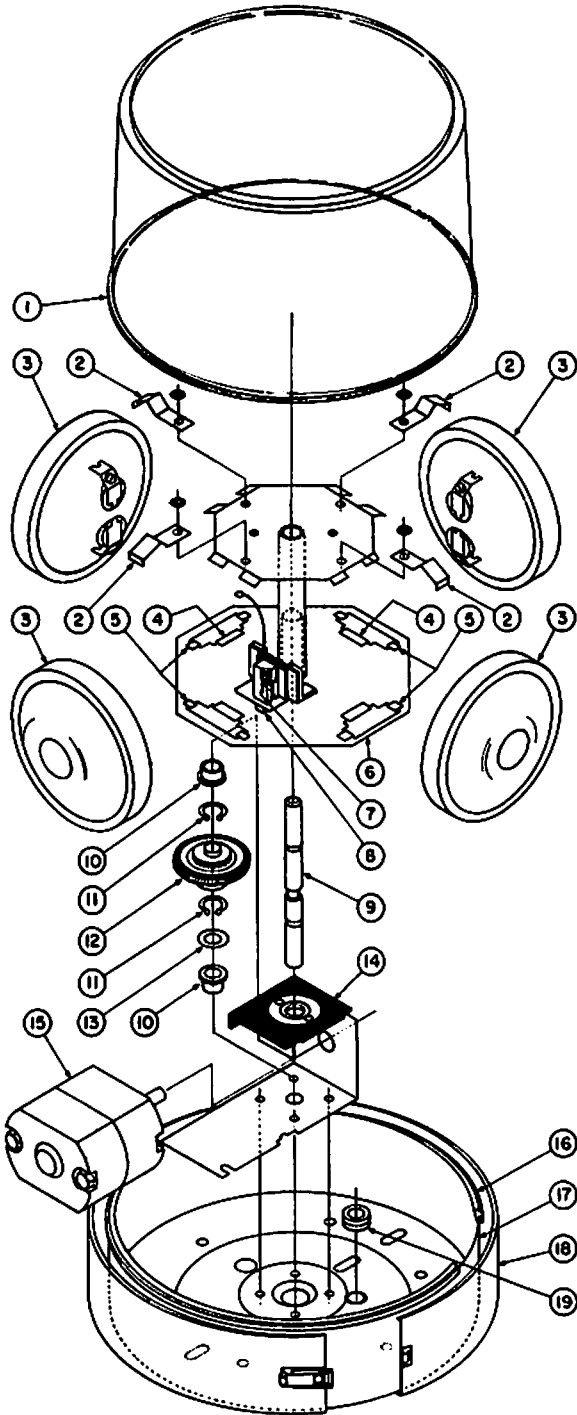

**PARTS INDEX  
MODEL 144  
SERIES A1**

**MODEL 144 LIGHT  
SERIES A1**

Item	Description	Part No.	Qty.
1	Dome, Red	8412C002-01	1AR
	Dome, Blue	8412C002-02	
	Dome, Green	8412C002-03	
	Dome, Amber	8412C002-04	
	Dome, Clear	8412C002-05	
2	Clip, Lamp	8240A016	4
3	Lamp, GE4416	8107A033	4
4	Bumper, Rubber	8240A242	4
5	Bumper, Rubber	8240A241	8
6	Brush and Lamp Holder Assembly	8422B338	1
7	Brush Assy. (part of item 6)	8240A031-01	1AR
8	Brush Spring (part of item 6)	8240A032	1AR
9	Shaft	8422A112	1
10	Bearing	8422A011	2
11	Retaining Ring	8422A010	2
12	Clutch Assy., Worm Gear	8422A114	1
13	Flat Steel Washer	7072A139	1
14	Motor Bracket and Collector Ring	8422A117	1
15	Motor, 12 Volt	8422B111-05	1
16	Gasket	8422A020	1
17	Housing	8422C003	1AR
	Housing, Special	8422C003-01	
18	Retaining Band Assembly	8422C025-26	1
19	Grommet	8108A018	1
	Model VB144* (mounting)		
	Gasket	8422A042	2
	Grommet	8108A011	2