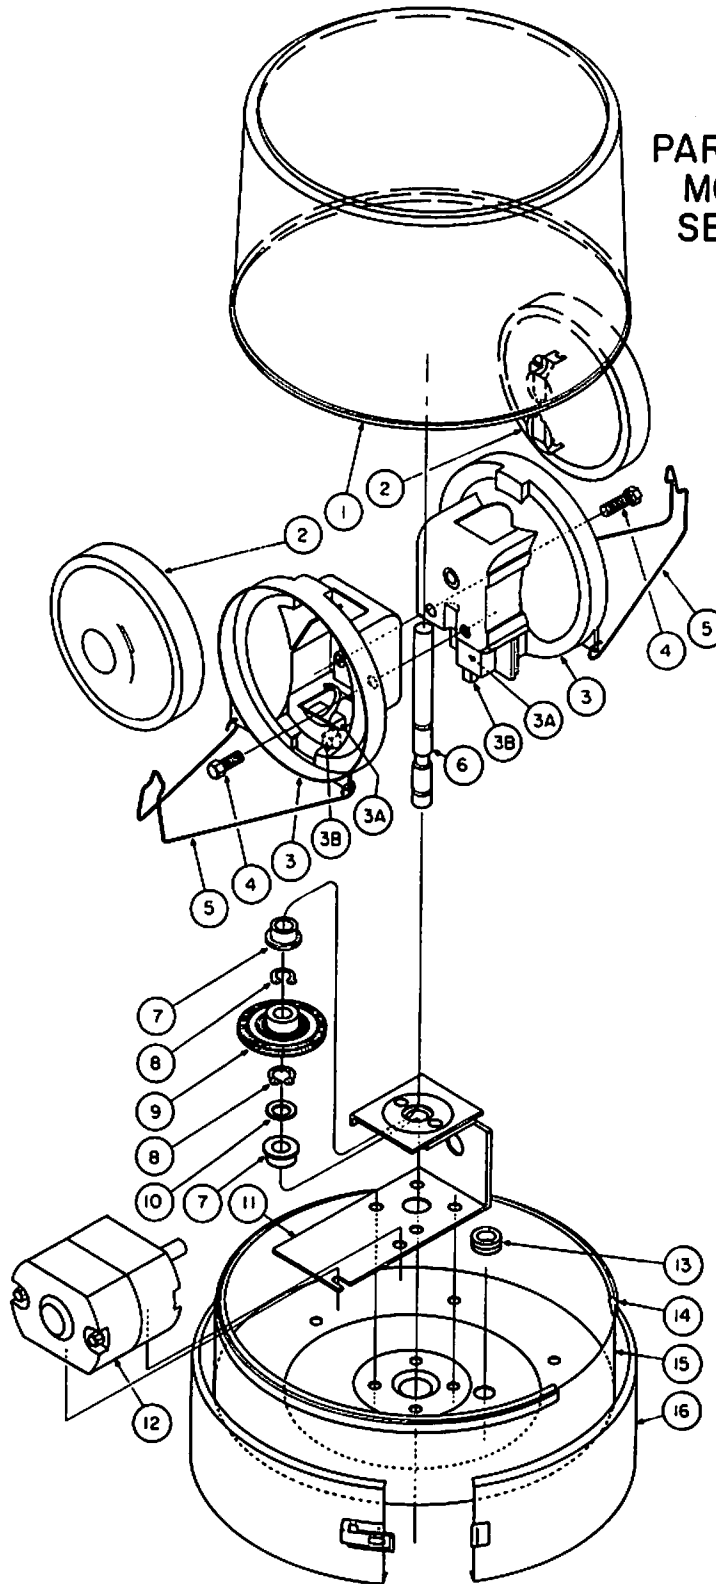

MODEL 14

Index No.	Description	Part No.	Qty.
1	Dome, Red	8422C002-01	1AR
	Dome, Blue	8422C002-02	
	Dome, Green	8422C002-03	
	Dome, Amber	8422C002-04	
	Dome, Clear	8422C002-05	
	Split Dome, Red and Amber	8422C160-01	
	Split Dome, Red and Blue	8422C160-02	
	Split Dome, Amber and Blue	8422C160-03	
	Split Dome, Red and Clear	8422C160-04	
	Split Dome, Blue and Clear	8422C160-05	
2	Lamp, Clear 6 Volt (#4516)	8107A032	2AR
	Lamp, Red 6 Volt (#4516R)	8107A043	
	Lamp, Clear 12 Volt (#4416)	8107A033	
	Lamp, Red 12 Volt (#4416R)	8107A042	
	Lamp, Blue 12 Volt (#4416B)	8107A057	
	Lamp, Amber 12 Volt (#4416A)	8107A059	
	Lamp, Green 12 Volt (#4416G)	8107A033-0G	
	Lamp, Clear 24 Volt (#4505)	8107A027	
	Lamp, Red 24 Volt (#4505R)	8107A060	
3	Lamp Holder Assembly	8422B019	2
3A	Spring (part of item 3)	8240A032	2
3B	Brush (part of item 3)	8240A031-01	2
4	8-32 X 5/8 Hex. Hd. Tapitite Screw	7011A043-10	2
	5	Lamp Clamp Wire	
6	Shaft	8422A112	1
7	Bearing	8422A011	2
8	Retaining Ring	8422A010	2
9	Worm Gear and Clutch Assembly	8422A114	1
10	Washer	7072A139A	1
11	Motor Bracket and Collector Ring Assembly	8422A117	1
	12	Motor, 6 Volt	
	Motor, 12 Volt	8422B111-05	
	Motor, 24 Volt	8422B111-06	
13	Grommet	8108A018	1
14	Gasket	8422A020	1
15	Housing	8422C003	1
16	Retaining Band Assembly		1AR
	Series A2 6 Volt	8422C025-01	
	Series A2 12 Volt	8422C025-02	
	Series A2 24 Volt	8422C025-03	
	MS51317 14 Volt	8422C025-13	
	MS51317 28 Volt	8422C025-14	
Series A3 12 Volt	8422C025-21		
Not Shown			
	Toggle Bolt	8422A032	3
	Switch	8240A033	1
	Mounting Kit	8422A029-12	1

* When ordering bracket (Item 11) also order two bearings (Item 7, 8422A011).

Coiled cord & plug 8440B323
 Straight cord & plug for cigarette lighter 8440B015

Self-leveling Bracket Model #414
 Bushings 8422A145
 Bolt with hole 8422A147

PARTS INDEX
 MODEL 14
 SERIES A2

14-M
 Base with Magnets 8422C099
 Magnets only 8440A018