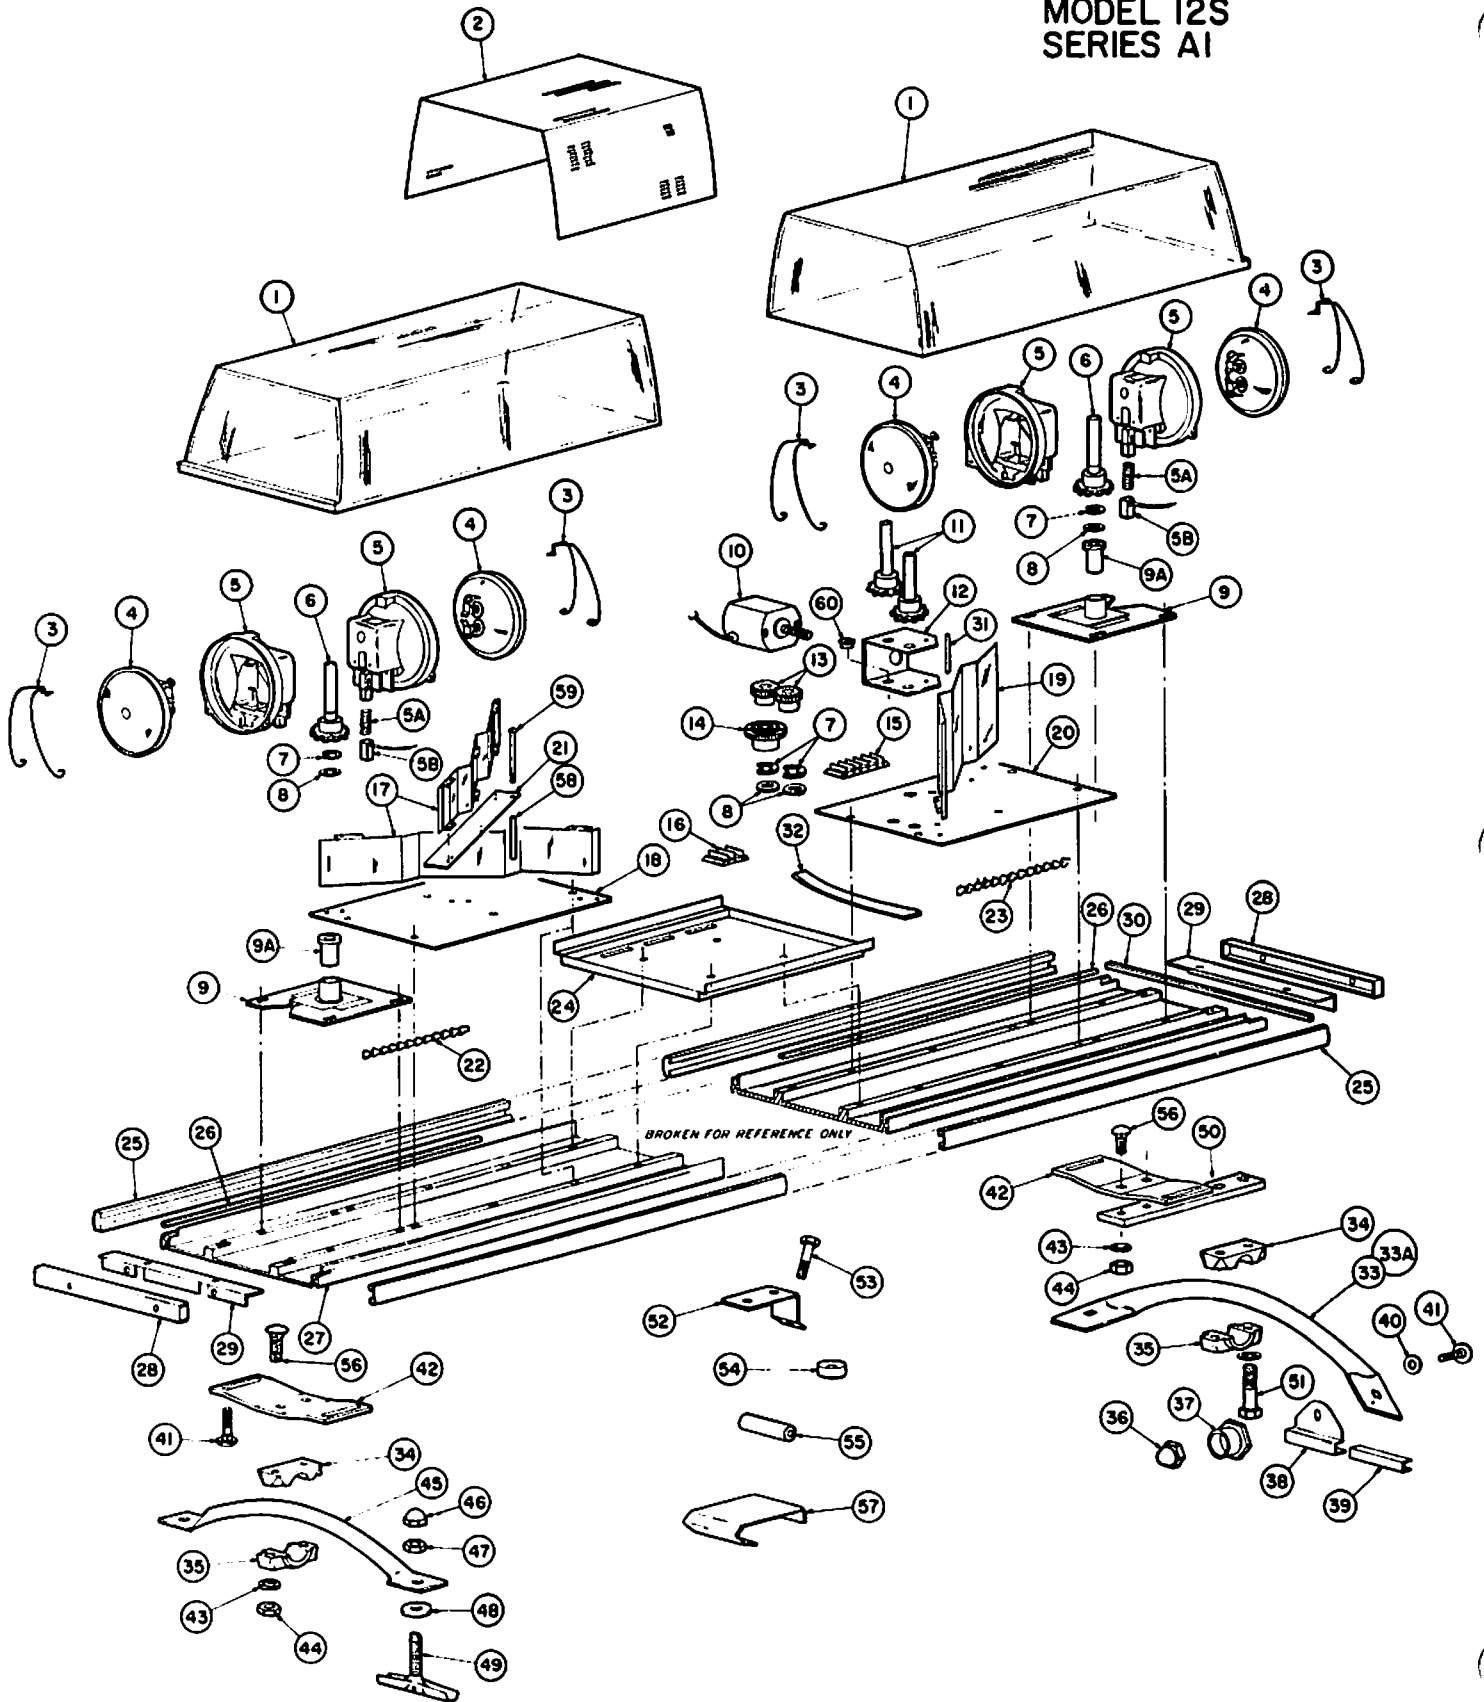

MODEL 12S
SERIES A1

MODEL I2S
SERIES A1

Index No.	Description	Part No.	Qty.
1	Housing, Red Lexan	8470D004-11	2AR
	Housing, Blue Lexan	8470D004-12	
	Housing, Amber Lexan	8470D004-14	
	Housing, Clear Lexan	8470D004-15	
2	Grille	8470C163	1
3	Lamp Clamp Wire	8422B016	4
4	Lamp, 6-Volt Clear (GE #4516)	8107A032	4AR
	Lamp, 12-Volt, 60W Clear (GE #4464)	8107A066	
	Lamp, 12-Volt, 60W Red (GE #4464R)	8107A068	
	Lamp, 12-Volt, 30W Amber (GE #4416A)	8107A059	
	Lamp, 24-Volt, 50W Clear (GE #4505)	8107A027	
	Lamp, 24-Volt, 50W Red (GE #4505R)	8107A060	
	Lamp, 24-Volt, 50W Blue (GE #4505B)	8107A058	
	Lamp, 12-Volt, 60W Blue (GE #4416B)	8107A057	
5	Lamp Holder Assy. (includes items 5A and 5B)	8422B019	4
5A	Spring	8240A032	4
5B	Brush	8240A031-01	4
6	Sprocket and Shaft Assembly	8470A117	2
7	Retaining Ring	8422A010	4
8	Flat Washer	7072A139	6
9	Mounting Plate Assy. (includes item 9A)	8470A031	2
9A	Bearing	8470A030	2
10	Motor, 6-Volt	8422B111-04	1AR
	Motor, 12-Volt	8422B111-05	
	Motor, 24-Volt	8422B111-06	
11	Drive Shaft and Sprocket	8470A116	2
12	Motor Bracket Assy.	8470C011	1
13	Spur Gear	8470A010	2
14	Worm Gear Clutch Assy.	8422A114	1
15	Terminal Block (4-terminal)	8422A034	1
16	Terminal Block (2-terminal)	8442A032	1
17	Mirror and Bracket Assy. (Dual Direction Flashing)	8470B137	4AR
18	Cover Plate, Mirror (Right Side)	8470C026	1
19	Mirror Assembly, Front Flashing (Left Side-Shown)	8470B022	1AR
	Mirror Assembly, Front Flashing (Right Side-Not Shown)	8470B023	1AR
20	Cover Plate, Mirror and Motor (Left Side)	8470C027	1
21	Support, Mirror (Dual Direction Flashing)	8470B139	2AR
22	Chain	8470A162	1
23	Chain	8470A043	1
24	Speaker Mounting Plate Assy.	8470D166	1
25	Moulding	8470B006-01	2
26	Gasket (Mounting Base)	8470A134	4
27	Mounting Base	8470D202	1
28	End Cap	8470B019	2
29	End Plate Assy.	8470A068	2
30	Gasket (End Plate)	8470A040	2
31	Motor Bracket Spacer	8470A017	1
32	Gasket	8470A146	2
33	Gutter Mounting Bracket (Clamp-on)	8422D048	2AR
33A	Gutter Mounting Bracket, Hi-Bar	8422D048-01	2AR
34	Mounting Bracket Clamp (upper)	8422C060-02	2
35	Mounting Bracket Clamp (lower)	8422C060-01	2
36	Cap Nut	7054A003	4AR
37	Cam	8422A051-01	4AR
38	Gutter Hook	8422A050	4AR
39	Rubber Channel	8422A086	4AR
40	Flat Washer	7072A141	4AR
41	Carriage Bolt (4 used on Gutter mount, 4 secure item 42 to item 27)	8422A189	8AR
42	Adapter Plate	8470B032	2
43	3/8 Split Lockwasher	7074A023	4AR
44	3/8 - 16 Hex. Nut	7057A032	4AR
45	Permanent Mounting Bracket (Bolt-on)	8422C049	2AR
46	Cap Nut	8422A057	4AR
47	Jam Nut	7057A049	4AR
48	Rubber Mounting Pad	8422A087	4AR
49	Toggle Bolt	8422A032	4AR
50	Extension Bar	8422A194	2AR
51	3/8-16 x 2" Hex. Head Bolt	7000A312-32	4AR
52	Adapter Bracket	8422A245	2AR
53	5/16-18 x 1-3/8" Hex. Head Bolt	7000A319-022	2AR
54	Bumper	8422A249	4AR
55	Rubber Spacer	8422A307	2AR
56	Carriage Bolt	7004A004-32	4
57	Hook Assy. (Ford)	8422A285	2AR
58	Spacer, Mirror	8470A141	2AR
59	Scrow, 8-32 x 3" long	7000A061-48	2AR
60	Bearing	8422A011	4
Not Shown	Switch	8470A094	1
	Hole Plug (large)	8422A063	1
	Hole Plug (small)	8470A047	12
	Dome Gasket Conversion Kit. Includes items 26 and 32.	8470A147	