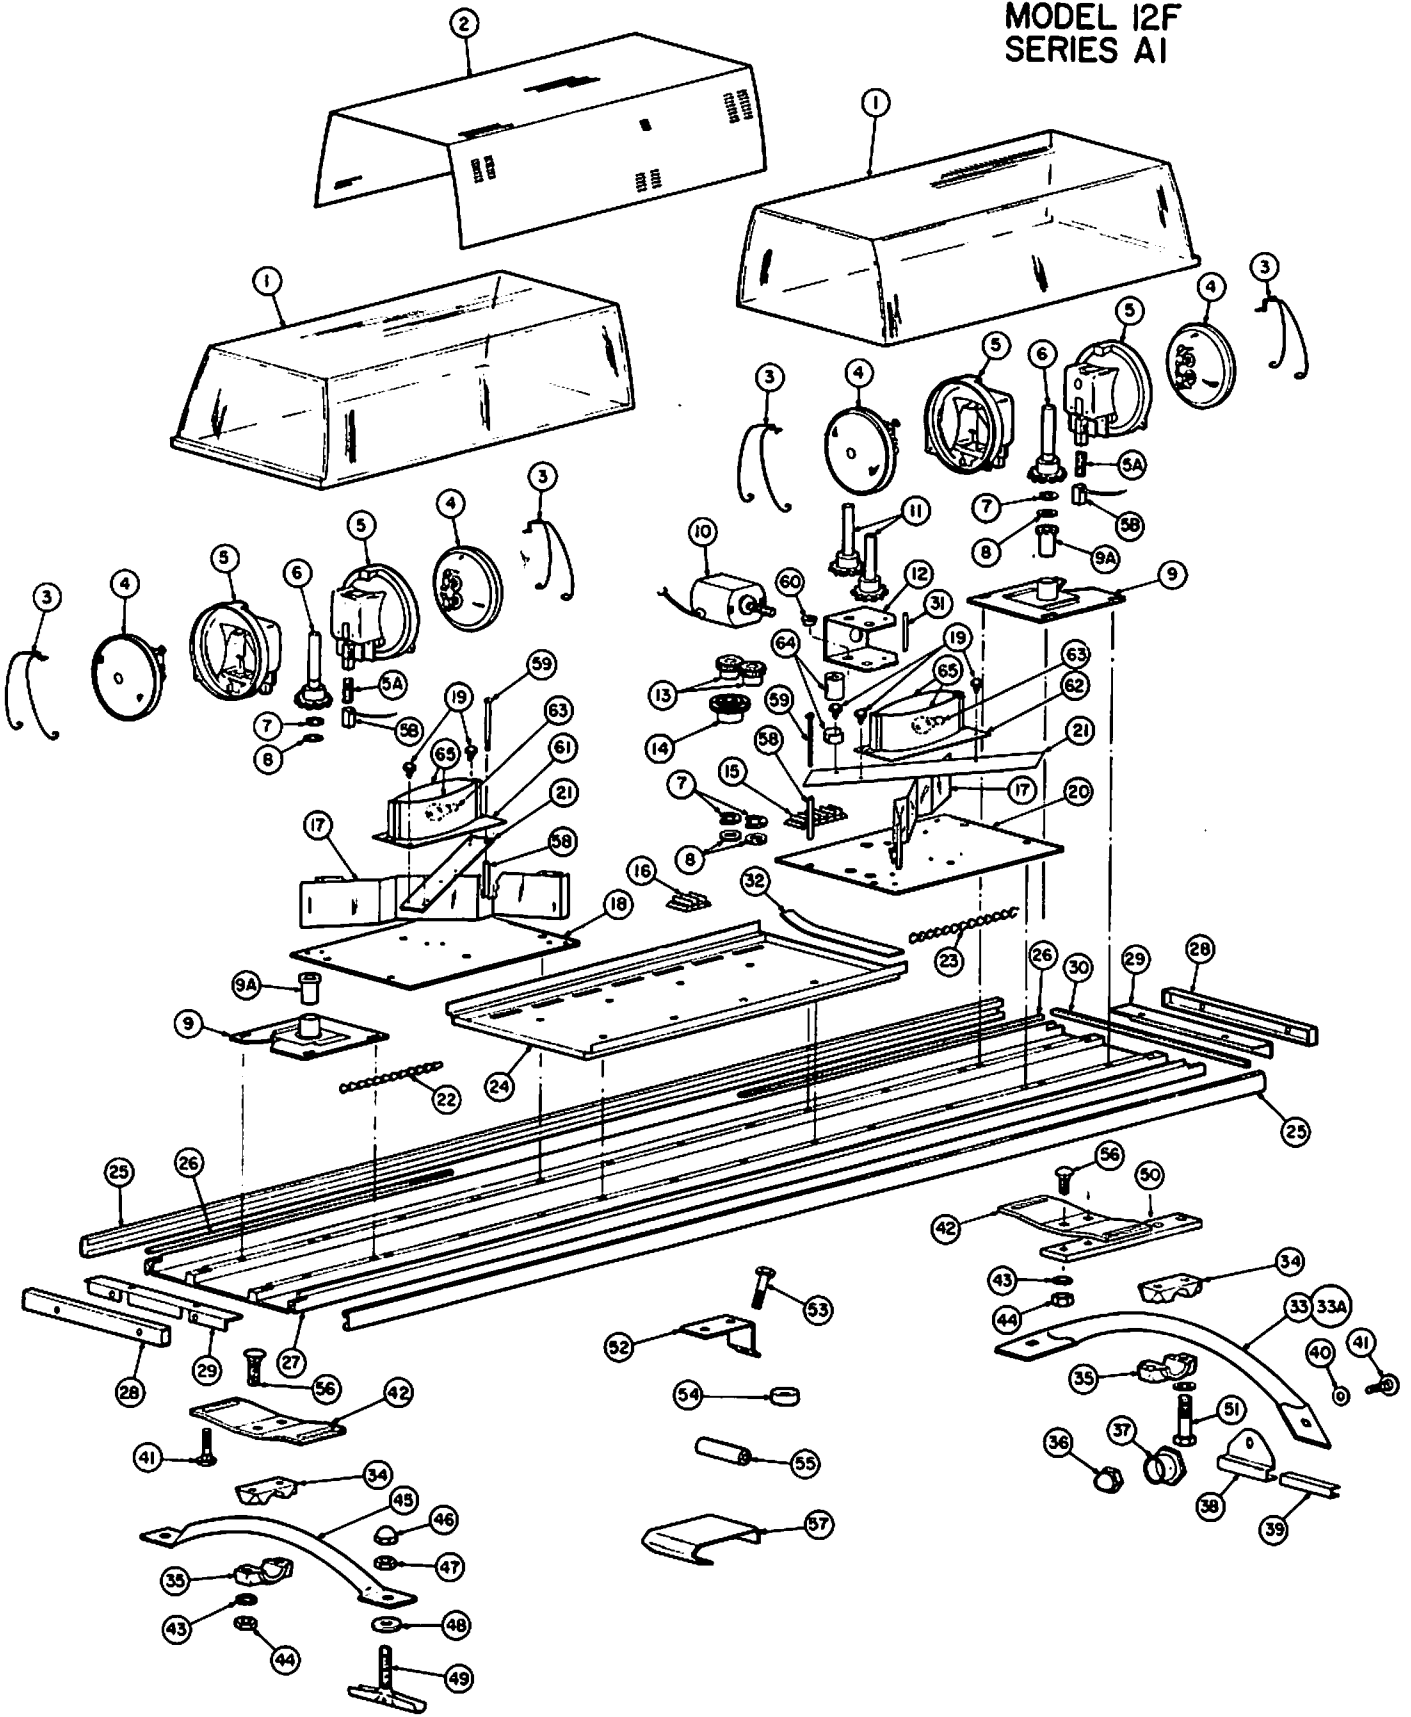

MODEL 12F  
SERIES A1

**MODEL 12F  
SERIES AI**

Index No.	Description	Part No.	Qty.	Index No.	Description	Part No.	Qty.
1	Housing, Red Lexan	8470D004-11	2AR	41	Carriage Bolt (4 used on Gutter mount, 4 secure item 42 to item 27)	8422A189	8AR
	Housing, Blue Lexan	8470D004-12		42	Adapter Plate	8470B032	2
	Housing, Amber Lexan	8470D004-14		43	3/8 Split Lockwasher	7074A023	4AR
	Housing, Clear Lexan	8470D004-15		44	3/8-16 Hex. Nut	7057A032	4AR
2	Grillie	8470D041	1	45	Permanent Mounting Bracket (Bolt-on)	8422C049	2AR
3	Lamp Clamp Wire	8422B016	4	46	Cap Nut	8422A057	4AR
4	Lamp, 6-Volt Clear (GE#4516)	8107A032	4AR	47	Jam Nut	8422A094	4AR
	Lamp, 12-Volt, 60W Red (GE#4464R)	8107A068		48	Rubber Mounting Pad	8422A087	4AR
	Lamp, 12-Volt, 60W Clear (GE#4464)	8107A066		49	Toggle Bolt	8422A032	4AR
	Lamp, 12-Volt, 30W Amber (GE#4416A)	8107A059		50	Extension Bar	8422A194	2AR
	Lamp, 24-Volt, 50W Clear (GE#4505)	8107A027		51	3/8-16 x 2" Hex. Head Bolt	7000A312-32	4AR
	Lamp, 24-Volt, 50W Red (GE#4505R)	8107A060		52	Adapter Bracket	8422A245	2AR
	Lamp, 24-Volt, 50W Blue (GE#4505B)	8107A058		53	5/16-18 x 1-3/8" Hex. Head Bolt	7000A319-022	2AR
	Lamp, 12-Volt, 60W Blue (GE#4416B)	8107A057		54	Bumper	8422A249	4AR
5	Lamp Holder Assy. (includes items 5A and 5B)	8422B019	4	55	Rubber Spacer	8422A307	2AR
5A	Spring	8240A032	4	56	Carriage Bolt	7004A004-32	4
5B	Brush	8240A031-01	4	57	Hook Assy. (Ford)	8422A285	2AR
6	Sprocket and Shaft Assembly	8470A117	2	58	Spacer, Mirror	8470A141	2
7	Retaining Ring	8422A010	4	59	Screw, 8-32 x 3" long	7000A061-48	2
8	Flat Washer	7072A139	6	60	Bearing	8422A011	4
9	Mounting Plate Assy. (includes item 9A)	8470A031	2	61	R.H. Light Assy., 12-Volt, Clear Lens	8470B187-01	1AR
9A	Bearing	8470A030	2		R.H. Light Assy., 12-Volt, Red Lens	8470B187-02	
10	Motor, 6-Volt	8422B111-04	1AR		R.H. Light Assy., 12-Volt, Amber Lens	8470B187-03	
	Motor, 12-Volt	8422B111-05			R.H. Light Assy., 12-Volt, Blue Lens	8470B187-04	
	Motor, 24-Volt	8422B111-06			R.H. Light Assy., 24-Volt, Clear Lens	8470B187-05	
11	Drive Shaft and Sprocket	8470A116	2		R.H. Light Assy., 24-Volt, Red Lens	8470B187-06	
12	Motor Bracket Assy.	8470C011	1		R.H. Light Assy., 24-Volt, Amber Lens	8470B187-07	
13	Spur Gear	8470A010	2		R.H. Light Assy., 24-Volt, Blue Lens	8470B187-08	
14	Worm Gear Clutch Assy.	8422A114	1	62	L.H. Light Assy., 12-Volt, Clear Lens	8470B188-01	1AR
15	Terminal Block (1-terminal)	8442A034	1		L.H. Light Assy., 12-Volt, Red Lens	8470B188-02	
16	Terminal Block (2-terminal)	8442A032	1		L.H. Light Assy., 12-Volt, Amber Lens	8470B188-03	
17	Mirror and Bracket Assy.	8470B137	2		L.H. Light Assy., 12-Volt, Blue Lens	8470B188-04	
18	Cover Plate, Mirror (Right Side)	8470C026	1		L.H. Light Assy., 24-Volt, Clear Lens	8470B188-05	
19	#8 x 1/4 Hex. Hd. Thd. Forming Screw	7011A027-04	17		L.H. Light Assy., 24-Volt, Red Lens	8470B188-06	
20	Cover Plate, Mirror and Motor (Left Side)	8470C027	1		L.H. Light Assy., 24-Volt, Amber Lens	8470B188-07	
21	Support, Mirror	8470B139	2AR		L.H. Light Assy., 24-Volt, Blue Lens	8470B188-08	
22	Chain	8470A044	1	63	Bulb, 12-Volt (GE#1195)	8107A045	AR
23	Chain	8470A043	1		Bulb, 24-Volt (#311)	8107A045	
24	Speaker Mounting Plate Assy.	8470C037	1	64	Flasher, Alternating (12-Volt)	8285A035	1AR
25	Moulding	8470B006	2		Flasher, Alternating (24-Volt)	8226A187-05	
26	Gasket (Mounting Base)	8470A134	4	65	Lens, Clear	8470B184-01	4AR
27	Mounting Base	8470D007	1		Lens, Red	8470B184-02	
28	End Cap	8470B019	2		Lens, Amber	8470B184-03	
29	End, Plate Assy.	8470A068	2		Lens, Blue	8470B184-04	
30	Gasket (End Plate)	8470A040	2	Not	Switch (flashing lights)	8240A033	1
31	Motor Bracket Spacer	8470A017	1	Shown	Switch (revolving lights)	8470A094	1
32	Gasket	8470A146	2		Hole Plug (large)	8422A063	1
33	Gutter Mounting Bracket (Clamp-on)	8422D048	2AR		Hole Plug (small)	8470A047	12
33/	Gutter Mounting Bracket, Hi-Bar	8422D048-01	2AR		Dome Gasket Conversion Kit, includes items 26 and 32.	8470A147	
34	Mounting Bracket Clamp (upper)	8422C060-02	2				
35	Mounting Bracket Clamp (lower)	8422C060-01	2				
36	Cap Nut	8422A092	4AR				
37	Cam	8422A051-01	4AR				
38	Gutter Hook	8422A050	4AR				
39	Rubber Channel	8422A086	4AR				
40	Flat Washer	8422A096	4AR				