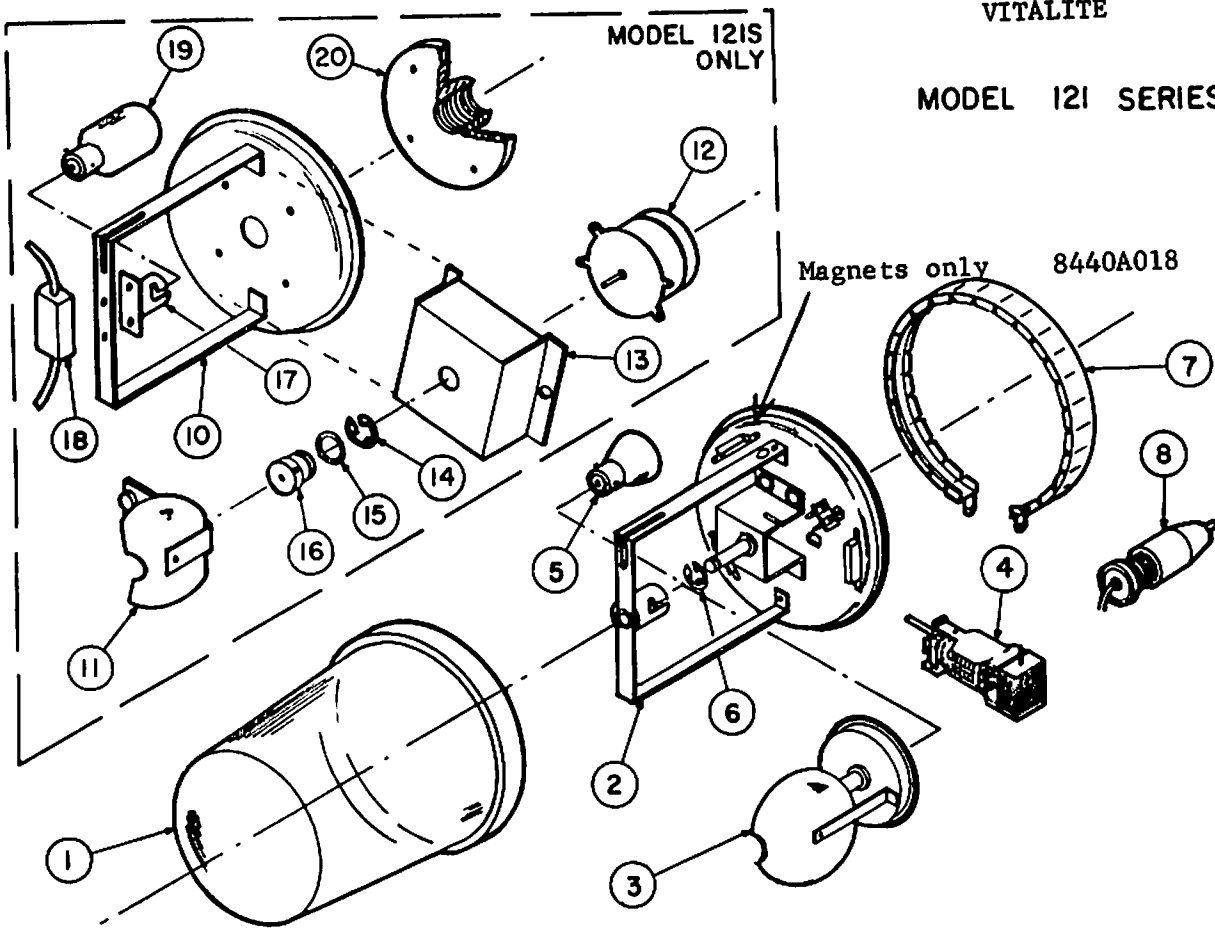

MODEL 12I SERIES

Index No.	Model	Description	Part No.	Qty.	
1	All	Dome, Red	8444B019-01	1AR	
		Dome, Amber	8444B019-02		
		Dome, Blue	8444B019-03		
		Dome, Clear	8444B019-04		
		Dome, Green	8444B019-05		
		Split Dome, Red-Amber	8444B097-01		
		Split Dome, Red-Blue	8444B097-02		
		Split Dome, Amber-Blue	8444B097-03		
		Split Dome, Red-Clear	8444B097-04		
		Split Dome, Red-Green	8444B097-05		
2	121	Mechanism Assy., Magnetic Mount	8444B007	1	--obsolete
	121A(6V, 12V, 24V)	Mechanism Assy., Permanent Mount	8444B033	1	
	121A(24V ungrd. frame)	Mechanism Assy., Permanent Mount	8444B108	1	
	121A(36V ungrounded frame)	Mechanism Assy., Permanent Mount	8444B108-01	1	
3	121, 121A(6V, 12V, 24V, 36V)	Drive Wheel and Mirror Assy.	8444A036	1	
	121A(36V ungrounded frame) *	Drive Wheel and Mirror Assy.	8444A086-01	1	
4	121(6V), 121A(6V)	Motor, 6-volt	8440A030	1	
	121, 121A(12V, 36V)	Motor, 12-volt	8444A016	1AR	
	121, 121A(24V)	Motor, 24-volt	8444A016-01	1	
5	121(6V), 121A(6V)	Lamp, 6-volt (GE-1183)	8440A107	1	
	121(12V), 121A(12V)	Lamp, 12-volt (GE 1195)	8440A108	1	
	121(24V), 121A(24V, 36V)	Lamp, 24-volt (GE 311)	8107A045	1	
6	121, 121A	Retaining Ring	8284A024	1	
7	All	Retaining Band Assy.	8444A034	1	
8	121(6V)	Plug and Cable Assy., 6-volt	8440B024	1	
	121(12V)	Plug and Cable Assy., 12-volt	8440B015	1	
9	121(24V), 121A(24V)	Resistor, 75 Ohm, 10 Watt	8441A055	1	
10	121S	Base and Lamp Bracket Assy.	8444B106	1	
11	121S	Mirror & Bracket & Weight Assy.	8444A105	1	
12	121S	Motor	8241A030	1	
13	121S	Motor Housing	8444C102	1	
14	121S	Retaining Ring	8422A010	1	
15	121S	Tension Washer	8241A028	1	
16	121S	Mirror Bracket Hub	8444A090	1	
17	121S	Lamp Socket	8444A121	1	
18	121S	Power Resistor	8444A110	1	
19	121S	Lamp (GE 25T 8DC)	8444A071	1	
20	121S	Flange	8241B017	1	
Not Shown	121	Dome Cover (not shown)	8444B035	1	
	121A(36V)	Resistor, 12-ohm 10 watt	8469A439	1	

*Rubber gasket on wheel